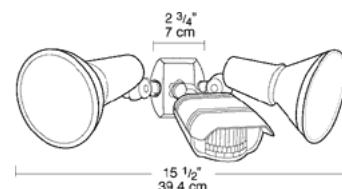

GT500R

Gotcha Sensor with two weatherproof, corrosionproof floodlights, molded gaskets and corrosionproof universal cover plate. Lamps not supplied.

Color: Black

Weight: 2.0 lbs

Technical Specifications

UL Listing:

Color: Black

Weight: 2.0 lbs

Technical Specifications

UL Listing:

Suitable for wet locations.

Voltage:

120 volts AC 60 Hz.

Power Consumption: