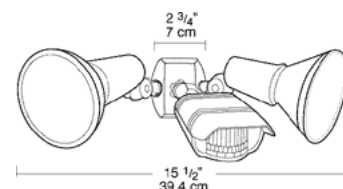

GT500R

Gotcha Sensor with two weatherproof, corrosionproof floodlights, molded gaskets and corrosionproof universal cover plate. Lamps not supplied.

Color: Black

Weight: 2.0 lbs

Technical Specifications

UL Listing:

Color: Black

Weight: 2.0 lbs

Technical Specifications

UL Listing:

Suitable for wet locations.

Voltage:

120 volts AC 60 Hz.

Power Consumption: