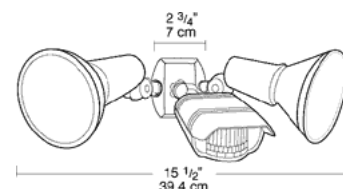

GT500R

Gotcha Sensor with two weatherproof, corrosionproof floodlights, molded gaskets and corrosionproof universal cover plate. Lamps not supplied.

Color: Black

Weight: 2.0 lbs

Technical Specifications

UL Listing:

Detection:

110° view.

Patents:

RAB sensor and fixture designs are protected under U.S. and International Intellectual Property laws.

GT500R

Gotcha Sensor with two weatherproof, corrosionproof floodlights, molded gaskets and corrosionproof universal cover plate. Lamps not supplied.

Color: Black

Weight: 2.0 lbs

Technical Specifications

UL Listing:

Suitable for wet locations.

Voltage:

120 volts AC 60 Hz.

Power Consumption: