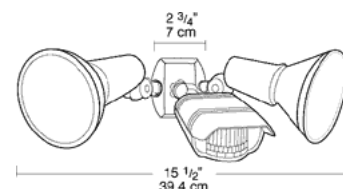

GT500RW

Gotcha Sensor with two weatherproof, corrosionproof floodlights, molded gaskets and corrosionproof universal cover plate. Lamps not supplied.

Color: White

Weight: 1.6 lbs

Technical Specifications

UL Listing:

Detection:

110° view.

Patents:

RAB sensor and fixture designs are protected under U.S. and International Intellectual Property laws.

GT500RW

Gotcha Sensor with two weatherproof, corrosionproof floodlights, molded gaskets and corrosionproof universal cover plate. Lamps not supplied.

Color: White

Weight: 1.6 lbs

Technical Specifications

UL Listing:

Suitable for wet locations.

Voltage:

120 volts AC 60 Hz.

Power Consumption: