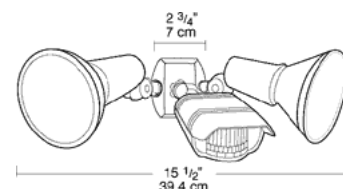

GT500RW

Gotcha Sensor with two weatherproof, corrosionproof floodlights, molded gaskets and corrosionproof universal cover plate. Lamps not supplied.

Color: White

Weight: 1.6 lbs

Technical Specifications

UL Listing:

Color: White

Weight: 1.6 lbs

Technical Specifications

UL Listing:

Suitable for wet locations.

Voltage:

120 volts AC 60 Hz.

Power Consumption: