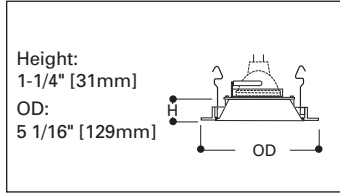

H1499IC

H1499T

H1499RT

H1499T75

1421 Reflector Trim

- Die cast trim ring with reflector cone
- Provides General Illumination
- Lamps:

H1499T	50W 12V MR16
H1499RT	
H1499IC	75W 12V MR16
H1499T75	

1421RG
White Trim, Residential Gold Reflector

1421CG
White Trim, Champagne Gold Reflector

1421C
White Trim, Clear Specular Reflector