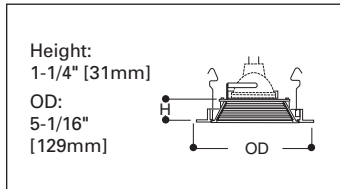

1493PB
Polished Brass Trim with Black Baffle

1493W
White with White Baffle

1493P
White with Black Baffle