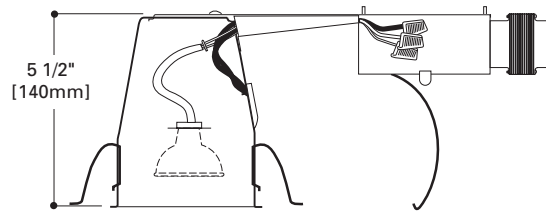

HALO®

H1499RT

4" Aperture
Shallow Ceiling
Remodel Housing
12V Low Voltage MR16
Halogen

RECESSED DOWNLIGHTING

- Thermally Protected Non-IC Shallow Ceiling Low Voltage Remodel Housing
- Integral magnetic Transformer
- Insulation must be kept 3" away from all sides of housing
- * For use with 12V MR16 halogen lamps

DIMENSIONS

Ceiling Opening should match template supplied with housing

DESCRIPTION

The H1499RT is a small aperture remodel housing for providing accent and task lighting. The H1499RT is designed for use in non-insulated existing ceiling or for existing insulated ceilings where insulation can be kept 3" from all sides of the housing. It can be installed from below the ceiling.

Housing

Die-stamped 20 gauge CRS with white powder coat finish.

Junction Box

J-Box features include:

- Listed for through branch circuit wiring
- Seven 1/2" trade size knockouts with true pry-out slots
- Four pryouts with integral strain relief for non-metallic sheathed cable