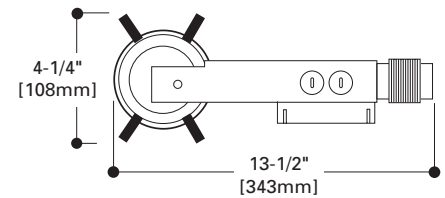

HALO®

H1499RT

4" Aperture
Shallow Ceiling
Remodel Housing
12V Low Voltage MR16
Halogen

RECESSED DOWNLIGHTING

- Thermally Protected Non-IC Shallow Ceiling Low Voltage Remodel Housing
- Integral magnetic Transformer
- Insulation must be kept 3" away from all sides of housing
- * For use with 12V MR16 halogen lamps

DIMENSIONS

Ceiling Opening should match template supplied with housing

DESCRIPTION

The H1499RT is a small aperture remodel housing for providing accent and task lighting. The H1499RT is designed for use in non-insulated existing ceiling or for existing insulated ceilings where insulation can be kept 3" from all sides of the housing. It can be installed from below the ceiling.

Housing

Die-stamped 20 gauge CRS with white powder coat finish.

Junction Box

J-Box features include:

- Listed for through branch circuit wiring
- Seven 1/2" trade size knockouts with true pry-out slots
- Four pryouts with integral strain relief for non-metallic sheathed cable