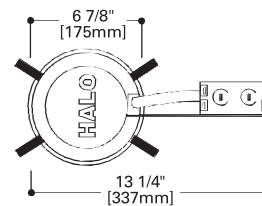

UPGRADE FEATURES:

- QUICK CONNECT CONNECTORS
- HALO ID

ADV042499

Supersedes ADV023113 & ADV000308

9/04

TAB: Recessed Incandescent Sheet 30