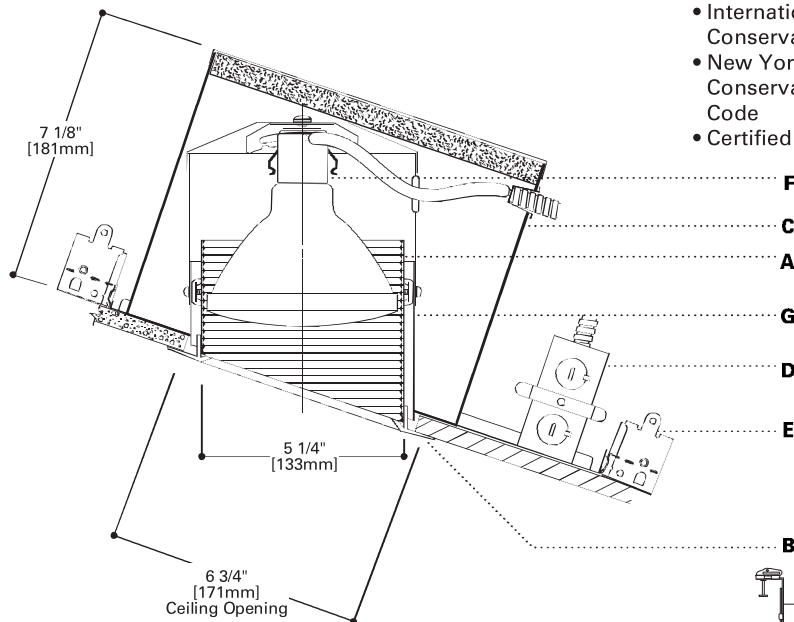

D...Junction Box

Junction box is listed for through branch circuit wiring and has seven 1/2" knockouts with true pry-out slots.

E...GOT NAIL! Pass-N-Thru™ Bar Hangers

Bar Hanger Features include:

- Pre-installed nail easily installs in regular lumber, engineered lumber and laminated beams
- Safety and guidance system prevents snagging, ensures smooth straight nail penetration and allows bar hangers to be easily removed if necessary.
- Automatic levelling flange aligns the housing and lets you hold the housing in place with one hand while driving nails
- Housing can be positioned at any point within 24" joist span
- Score lines allow "toeless" shortening for 12" joists
- Bar hangers may be repositioned 90°
- Bar hangers do not need to be removed from frame for shortening

- Integral T-bar clips snaps onto T-bars - no additional clips required

F...Socket

Exclusive socket aiming mechanism swivels and rotates to properly align lamp. Slope indicator provides quick and consistent lamp settings (factory set for 3/12 slope).

G...Integral Thermal Protector

Integral thermal protector guards against improper lamping.

Labels

- UL Listed for Damp Location
 - UL listed for Feed Through
 - UL listed for Direct Contact with Insulation and combustible material
 - CSA Certified
- Meets following requirements:
- State of California Title 24
 - Washington State Energy Code
 - International Energy Conservation Code (IECC)
 - New York State Energy Conservation Construction Code
 - Certified Under ASTM-E283

H47ICAT

2 0 W 1 2 V M R 1 6
 7 5 W R 3 0
 7 5 W A 1 9
 9 0 W P A R 3 8
 1 0 0 W R 3 0

6" RECESSED
 INCANDESCENT
 DOWNLIGHT

B Top View

TRIMS

ORDERING INFORMATION

SAMPLE NUMBER: H47ICAT498P

Complete unit consists of housing and trim.