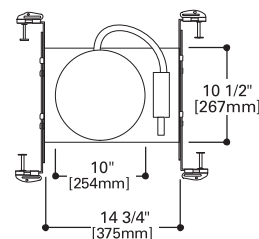

DESCRIPTION

Designed for sloped ceiling installations for ceilings from 2/12 to 6/12 pitch. The socket aiming mechanism allows the lamp to be aimed straight down regardless of ceiling pitch. H47ICAT is sealed and gasketed to limit airflow between plenum and heated or air conditioned areas.

Catalog #	Type
Project	
Comments	
Prepared by	Date

SPECIFICATION FEATURES

A...Baffle

One piece seamless baffle presents a clean finished appearance.

B...Trim Ring

White Polycarbonate trim ring.

C...Housing

Double wall housing construction. Door in outer housing allows junction box access from below ceiling.

D...Junction Box

Junction box is listed for through branch circuit wiring and has seven 1/2" knockouts with true pry-out slots.

E...GOT NAIL! Pass-N-Thru™ Bar Hangers

Bar Hanger Features include:

- Pre-installed nail easily installs in regular lumber, engineered lumber and laminated beams
- Safety and guidance system prevents snagging, ensures smooth straight nail penetration and allows bar hangers to be easily removed if necessary.
- Automatic levelling flange aligns the housing and lets you hold the housing in place with one hand while driving nails
- Housing can be positioned at any point within 24" joist span
- Score lines allow "toeless" shortening for 12" joists
- Bar hangers may be repositioned 90°
- Bar hangers do not need to be removed from frame for shortening

- Integral T-bar clips snaps onto T-bars - no additional clips required

F...Socket

Exclusive socket aiming mechanism swivels and rotates to properly align lamp. Slope indicator provides quick and consistent lamp settings (factory set for 3/12 slope).

G...Integral Thermal Protector

Integral thermal protector guards against improper lamping.

Labels