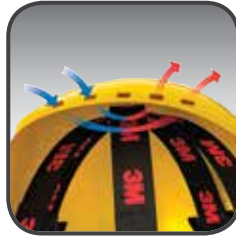

Optimized comfort with
3 levels of adjustment

Smooth, easy turning
ratchet suspension

H-700 Cap Style

Optional Uvicator™ Sensor lets wearer know when to replace
hard hat due to UV exposure

Custom logo
programs available

Absorbent brow pad
provides comfort
and ventilation

4- and 6-point suspension combinations

Optional venting encourages airflow

H-800 Full Brim

Colors Available

Red	Blue	White	Gray	Navy Blue	Black	Tan
Yellow	Green	Orange	High Viz Yellow	High Viz Orange	Pink	