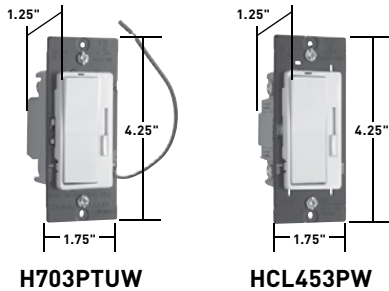

WALL PLATES

RESIDENTIAL DIMMERS & FAN SPEED CONTROLS

Harmony® Tru-Universal and CFL/LED Dimmers

Features

Harmony Tru-Universal (H703PTUW)

- Self-Calibration feature allows users to select lamp type, which then automatically sets the minimum voltage for that lamp, eliminating flickering and poor performance.
- Works with every lamp and load.
- Preset, single pole and 3-way operation.
- Wider slide controller for easier dimming operation.