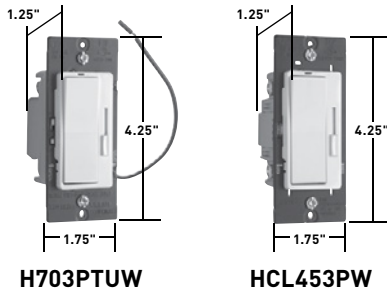

RESIDENTIAL DIMMERS & FAN SPEED CONTROLS

Harmony® Tru-Universal and CFL/LED Dimmers

Features

Harmony Tru-Universal (H703PTUW)

- Self-Calibration feature allows users to select lamp type, which then automatically sets the minimum voltage for that lamp, eliminating flickering and poor performance.
- Works with every lamp and load.
- Preset, single pole and 3-way operation.
- Wider slide controller for easier dimming operation.