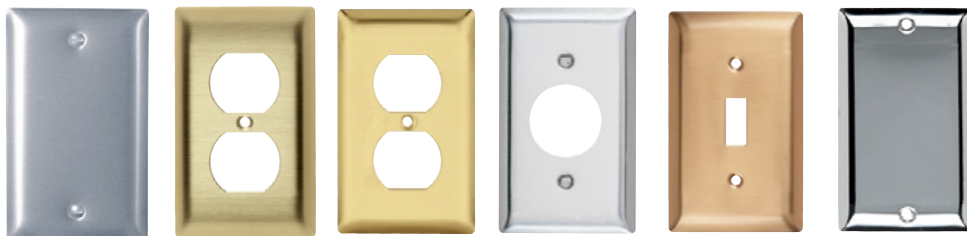

- Larger paddle switch that's easier to see and use.
- Green LED glows when off to make dimmer easy to find in the dark.
- Sleek, modern design that matches today's styles.
- Interchangeable faces — Package comes with three colors: Ivory, White, Light Almond. Other face color kits available separately, see page L-11.

*Available in VisionPak™ packaging, add "CCV6" to Catalog Number. Example: H703PTUTCCCV6.

DEVICES & WALL PLATES

Color Selection Chart

Devices & Plastic Wall Plate Colors

Ivory Light Almond White Green Antique Brass Dark Bronze Nickel

Black Blue Brown Gray Orange Red

See specific device and wall plate catalog charts for particular color availabilities.

Metal Wall Plates

Metal Finish

Aluminum Brass (Brushed) Polished Brass Stainless Steel Brushed Bronze Chrome