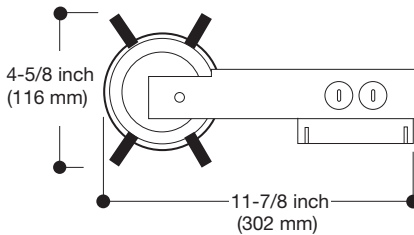

DESCRIPTION

The H99RTAT is a small aperture Non-IC AIR-TITE™ housing for providing accent and task lighting. The H99RTAT is designed for use in non-insulated existing ceilings. Non-IC Housing is AIR-TITE™ but insulation must be kept 3 inches away from all sides of housing. For installation from below the ceiling.

Catalog #	Type
Project	
Comments	
Prepared by	Date

SPECIFICATION FEATURES

Housing

Formed of CRS with powder coat finish.

Remodel Clips

Four remodel clips secure housing and accommodates 1/2" and 5/8" ceiling materials.

Junction Box

- Seven 1/2" trade size conduit knockouts with true pry-out slots.
- Four pryouts with integral strain relief for non-metallic sheathed cable

"Quick Connect" Connectors

Three quick connect wiring connectors included.

Socket

Fixed position porcelain socket with nickel plated brass screw shell provides consistent lamp positioning.

Thermal Protector

Thermal protector deactivates fixture if overheating occurs due to improper lamping or misapplied insulation.

Labels

- UL/cUL Listed 1598 Luminaire
- UL/cUL Damp Location Listed
- UL/cUL Listed for Wet Location, covered ceiling - with select trims
- Certified Under ASTM-E283 for air tight construction
- IP rated (Improper Lamp)

H99RTAT

4" Non-Insulated Ceiling AIR-TITE™ Recessed Remodel Housing

4" TRIMS

FOR USE IN NONINSULATED CEILINGS OR INSULATED CEILINGS WHERE INSULATION CAN BE KEPT 3" FROM ALL SIDES OF FIXTURE FOR USE IN EXISTING CEILINGS