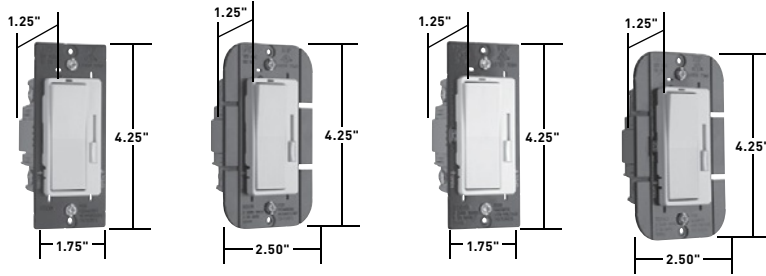

RESIDENTIAL DIMMERS & FAN SPEED CONTROLS

Harmony® Incandescent and Low Voltage Dimmers

H703PW   H1103PLA   HLV703PW   HLV1103PLA

Features

- Convenient operation – combines ON/OFF Decorator switch with separate slider for dimming control.
- Green LED glows when OFF to make dimmer easy to find in the dark.
- Constant memory returns lights to previous level after a power failure.
- Sleek, ergonomic P&S Decorator style matches other Decorator devices.
- Higher ratings.
- Single pole and 3-way operation.
- Works with standard 3-way switches and wiring.
- Screw-pressure-plate back wire terminals save time, space and money.
- **H703P, HLV703P**
- No de-rating.
- No fins to break.

Interchangeable Face Versions

- Package comes with three face colors – Ivory, White, Light Almond (TC).
- White only option also available.
- Interchangeable faces available in ten colors (sold separately, see below).

CATALOG NUMBER	DESCRIPTION	RATINGS	COLOR
INCANDESCENT SINGLE POLE/3-WAY DIMMERS*			
H703PW H703PABCCV4 H703PDBCCV4 H703PNICCV4	Incandescent Preset, Single Pole and 3-Way	120V, 700W	White Antique Brass Dark Bronze Nickel
H1103PW	Incandescent Preset, Single Pole and 3-Way	120V, 1100W	White
INTERCHANGEABLE FACE INCANDESCENT SINGLE POLE/3-WAY DIMMERS			
H703PTC	Incandescent Preset, Single Pole and 3-Way Three Interchangeable Face Colors	120V, 700W	Ivory/White/Light Almond
H1103PTC	Incandescent Preset, Single Pole and 3-Way Three Interchangeable Face Colors	120V, 1100W	Ivory/White/Light Almond
MAGNETIC LOW VOLTAGE PRESET, SINGLE POLE/3-WAY			
HLV703PTC	Preset, Single Pole/3-Way Three Interchangeable Face Colors	120V, 700VA	Ivory/White/Light Almond
HLV703PW	Preset, Single Pole/3-Way		White
HLV1103PTC	Preset, Single Pole/3-Way Three Interchangeable Face Colors	120V, 1100VA	Ivory/White/Light Almond
HLV1103PW	Preset, Single Pole/3-Way		White
INTERCHANGEABLE FACE COVERS†			
HKITI HKITW HKIT HKITGRY HKITBK HKITLA HKITTI HKITAB HKITDB HKITNI	Harmony® Interchangeable Face		Ivory White Brown Gray Black Light Almond Titanium Antique Brass Dark Bronze Nickel

*Available in VisionPak™ packaging, add "CCV6" to Catalog Number. Example: H1103PWCCV6.

†Available in VisionPak™ packaging, add "BPCCV6" to Catalog Number. Example: HKITBPCCV6.