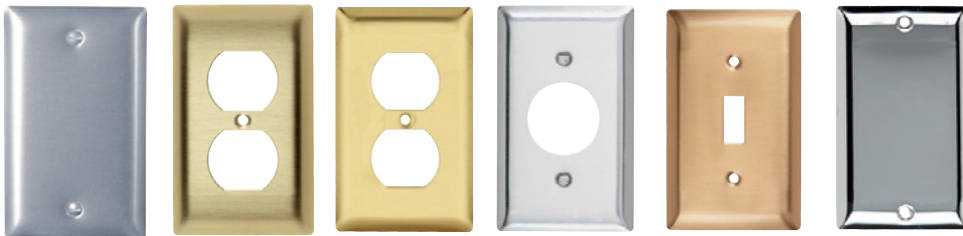

### Features

- Convenient operation – combines ON/OFF Decorator switch with separate slider for dimming control.
- Green LED glows when OFF to make dimmer easy to find in the dark.
- Constant memory returns lights to previous level after a power failure.
- Sleek, ergonomic P&S Decorator style matches other Decorator devices.
- Higher ratings.
- Single pole and 3-way operation.
- Works with standard 3-way switches and wiring.
- Screw-pressure-plate back wire terminals save time, space and money.
- **H703P, HLV703P**
- No de-rating.
- No fins to break.

## Color Selection Chart

### Devices & Plastic Wall Plate Colors

Ivory    Light Almond    White    Green    Antique Brass    Dark Bronze    Nickel

Black    Blue    Brown    Gray    Orange    Red

See specific device and wall plate catalog charts for particular color availabilities.

### Metal Wall Plates

Metal Finish

Aluminum    Brass (Brushed)    Polished Brass    Stainless Steel    Brushed Bronze    Chrome