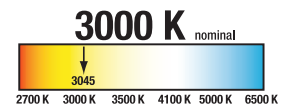

## Features

- 88% energy savings compared to halogen\*
- \$510 total savings over the life of the fixture\*
- Lasts up to 22 years\*
- 3000 K
- Sleek 3/4" profile
- Fully dimmable with wall switch
- Integral ON/OFF switch
- Plug-in or direct wire with splice box
- Link any combination of fixtures up to 800W total load
- 80+ CRI
- Damp location listed
- Five-year warranty

## Energy Data

Power Factor:	>0.9	12" Fixture		18" Fixture		24" Fixture	
THD:	<10%	Lumens:	341	Lumens:	563	Lumens:	707
Color Temperature:	3000 K	120V Input Watts:	4.95	120V Input Watts:	8.17	120V Input Watts:	9.61
Color Rendering Index:	80	Line Amps:	0.044	Line Amps:	0.072	Line Amps:	0.084
Nominal Lumens/Ft:	350	LPW:	70	LPW:	69	LPW:	74