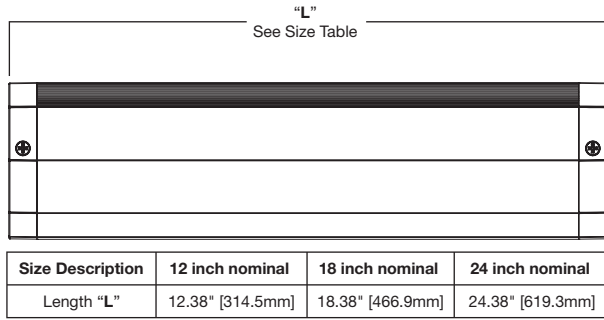

Ordering Information

Sample Number: HU1012D830P (12" Dimmable Fixture, 80 CRI, 3000K, White Finish)

Family	Length	Dimming	Lens	CRI	Color Temperature	Finish	Accessories
HU10 =Halo Integrated Driver Undercabinet	12=12" 18=18" 24=24"	D=Dimmable^A	[Blank]=Clear	8=80 CRI	30=3000 K	P=White MB=Matte Black	HU101=3" Daisy Chain Connector HU102=6" Daisy Chain Connector HU103=24" Daisy Chain Connector HU104=120" Daisy Chain Connector HU105=48" Power Cord HU106=Splice Box HU107=1-1/2" Male-to-Male Connector

^A See our website for compatible dimmers - www.cooperlighting.com.

Dimensions

HU106 Splice Box