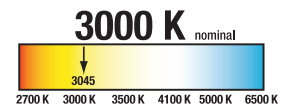

Qualified and compliant. Refer to ENERGY STAR® Qualified Products List for listings.