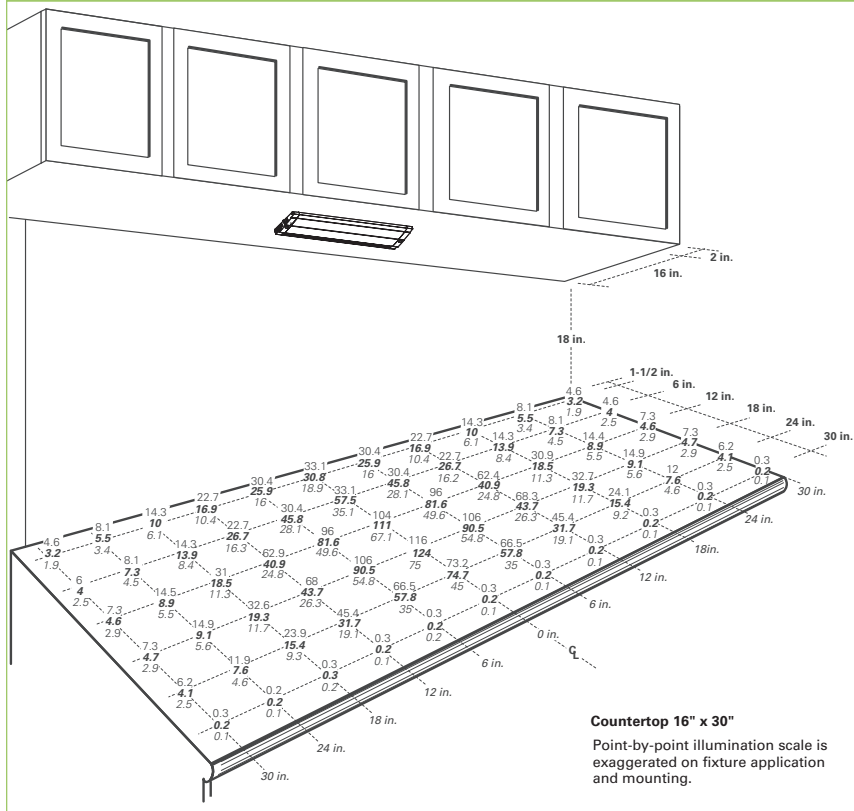

## Dimensions

HU106 Splice Box

## Photometry

### Fixture Application Illustration - Mounting Height 18"

Top Number: HU1024D830.IES  
Middle Number: HU1018D830.IES  
Bottom Number: HU1012D830.IES