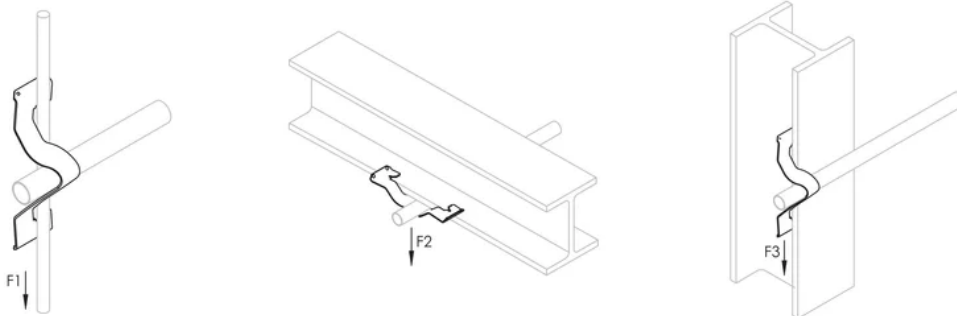

ADDITIONAL PRODUCT DETAILS

May require dedicated drop wire/rod and EC311. Consult local authority.

For horizontal application only when installing conduit.

Conduit Size	#10 or #12 Wire	#8 or #9 Wire	3/16" or 1/4" Rod	1/8" - 1/4" Flange	5/16" - 3/8" Flange	7/16" - 1/2" Flange
1/2" EMT	K8	K8	K8	K8	K12	K12
1/2" Rigid	K8	K12	K12	K12	K12	K16
3/4" EMT	K12	K12	K12	K12	K16	K16
3/4" Rigid	K12	K12	K16	K16	K20	K20
1" EMT	-	K16	K16	K16	K20	K20
1" Rigid	-	-	-	K20	K20	K20
1 1/4" EMT	-	K20	K20	K20	-	-

Cable Size	#12 Wire	#8, #9, #10 Wire
14-2 (.433" - .475" OD)	KX	KX
14-3 (.453" - .500" OD)	KX	KX
12-2 (.467" - .510" OD)	KX	KX
12-3 (.489" - .535" OD)	KX	K8

DIAGRAMS

WARNING

nVent products shall be installed and used only as indicated in nVent's product instruction sheets and training materials. Instruction sheets are available at www.nvent.com and from your nVent customer service representative. Improper installation, misuse, misapplication or other failure to completely follow nVent's instructions and warnings may cause product malfunction, property damage, serious bodily injury and death and/or void your warranty.