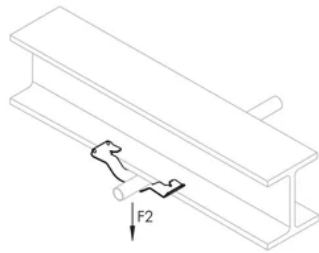

Outer Diameter (OD): 0.94" Max

Static Load 1 (F1): 50lb

Static Load 2 (F2): 100lb

ADDITIONAL PRODUCT DETAILS

May require dedicated drop wire/rod and EC311. Consult local authority.

For horizontal application only when installing conduit.

Conduit Size	#10 or #12 Wire	#8 or #9 Wire	3/16" or 1/4" Rod	1/8" - 1/4" Flange	5/16" - 3/8" Flange	7/16" - 1/2" Flange
1/2" EMT	K8	K8	K8	K8	K12	K12
1/2" Rigid	K8	K12	K12	K12	K12	K16
3/4" EMT	K12	K12	K12	K12	K16	K16
3/4" Rigid	K12	K12	K16	K16	K20	K20
1" EMT	-	K16	K16	K16	K20	K20
1" Rigid	-	-	-	K20	K20	K20
1 1/4" EMT	-	K20	K20	K20	-	-

Cable Size	#12 Wire	#8, #9, #10 Wire
14-2 (.433" - .475" OD)	KX	KX
14-3 (.453" - .500" OD)	KX	KX
12-2 (.467" - .510" OD)	KX	KX
12-3 (.489" - .535" OD)	KX	K8

DIAGRAMS

WARNING

nVent products shall be installed and used only as indicated in nVent's product instruction sheets and training materials. Instruction sheets are available at www.nvent.com and from your nVent customer service representative. Improper installation, misuse, misapplication or other failure to completely follow nVent's instructions and warnings may cause product malfunction, property damage, serious bodily injury and death and/or void your warranty.