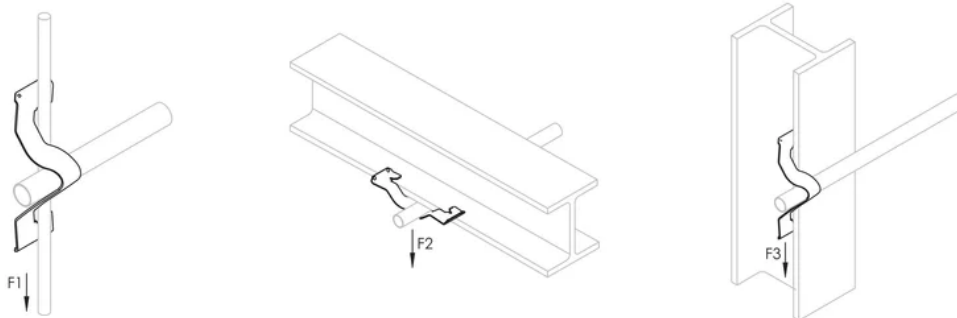

## ADDITIONAL PRODUCT DETAILS

May require dedicated drop wire/rod and EC311. Consult local authority.

For horizontal application only when installing conduit.

Conduit Size	#10 or #12 Wire	#8 or #9 Wire	3/16" or 1/4" Rod	1/8" - 1/4" Flange	5/16" - 3/8" Flange	7/16" - 1/2" Flange
1/2" EMT	K8	K8	K8	K8	K12	K12
1/2" Rigid	K8	K12	K12	K12	K12	K16
3/4" EMT	K12	K12	K12	K12	K16	K16
3/4" Rigid	K12	K12	K16	K16	K20	K20
1" EMT	-	K16	K16	K16	K20	K20
1" Rigid	-	-	-	K20	K20	K20
1 1/4" EMT	-	K20	K20	K20	-	-

## DIAGRAMS