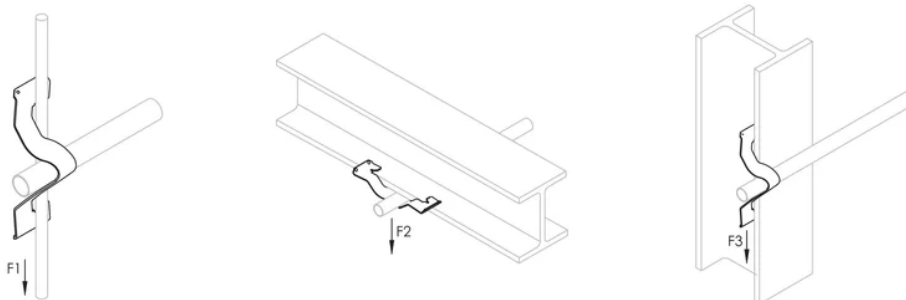

ADDITIONAL PRODUCT DETAILS

May require dedicated drop wire/rod and EC311. Consult local authority.

For horizontal application only when installing conduit.

Conduit Size	#10 or #12 Wire	#8 or #9 Wire	3/16" or 1/4" Rod	1/8" - 1/4" Flange	5/16" - 3/8" Flange	7/16" - 1/2" Flange
1/2" EMT	K8	K8	K8	K8	K12	K12
1/2" Rigid	K8	K12	K12	K12	K12	K16
3/4" EMT	K12	K12	K12	K12	K16	K16
3/4" Rigid	K12	K12	K16	K16	K20	K20
1" EMT	-	K16	K16	K16	K20	K20
1" Rigid	-	-	-	K20	K20	K20
1 1/4" EMT	-	K20	K20	K20	-	-

Cable Size	#12 Wire	#8, #9, #10 Wire
14-2 (.433" - .475" OD)	KX	KX
14-3 (.453" - .500" OD)	KX	KX
12-2 (.467" - .510" OD)	KX	KX
12-3 (.489" - .535" OD)	KX	K8

DIAGRAMS

WARNING

nVent products shall be installed and used only as indicated in nVent's product instruction sheets and training materials. Instruction sheets are available at www.nvent.com and from your nVent customer service representative. Improper installation, misuse, misapplication or other failure to completely follow nVent's instructions and warnings may cause product malfunction, property damage, serious bodily injury and death and/or void your warranty.