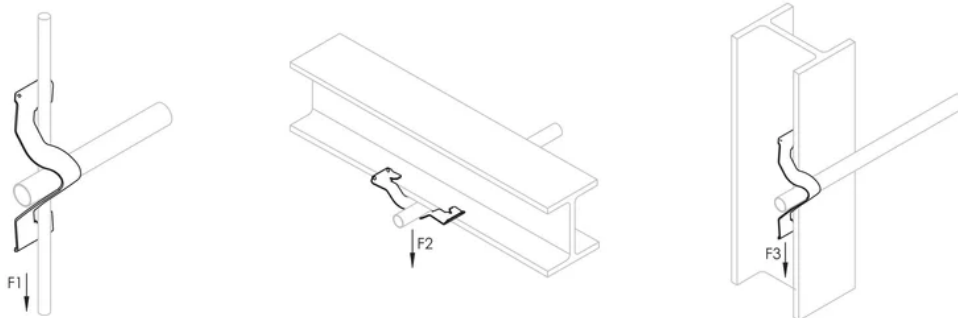

## ADDITIONAL PRODUCT DETAILS

May require dedicated drop wire/rod and EC311. Consult local authority.

For horizontal application only when installing conduit.

Conduit Size	#10 or #12 Wire	#8 or #9 Wire	3/16" or 1/4" Rod	1/8" - 1/4" Flange	5/16" - 3/8" Flange	7/16" - 1/2" Flange
1/2" EMT	K8	K8	K8	K8	K12	K12
1/2" Rigid	K8	K12	K12	K12	K12	K16
3/4" EMT	K12	K12	K12	K12	K16	K16
3/4" Rigid	K12	K12	K16	K16	K20	K20
1" EMT	-	K16	K16	K16	K20	K20
1" Rigid	-	-	-	K20	K20	K20
1 1/4" EMT	-	K20	K20	K20	-	-

## DIAGRAMS