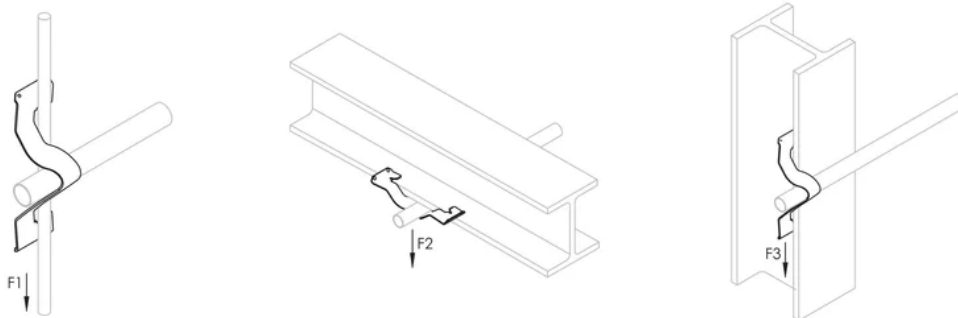

ADDITIONAL PRODUCT DETAILS

May require dedicated drop wire/rod and EC311. Consult local authority.

For horizontal application only when installing conduit.

Conduit Size	#10 or #12 Wire	#8 or #9 Wire	3/16" or 1/4" Rod	1/8" - 1/4" Flange	5/16" - 3/8" Flange	7/16" - 1/2" Flange
1/2" EMT	K8	K8	K8	K8	K12	K12
1/2" Rigid	K8	K12	K12	K12	K12	K16
3/4" EMT	K12	K12	K12	K12	K16	K16
3/4" Rigid	K12	K12	K16	K16	K20	K20
1" EMT	-	K16	K16	K16	K20	K20
1" Rigid	-	-	-	K20	K20	K20
1 1/4" EMT	-	K20	K20	K20	-	-

Cable Size	#12 Wire	#8, #9, #10 Wire
14-2 (.433" - .475" OD)	KX	KX
14-3 (.453" - .500" OD)	KX	KX
12-2 (.467" - .510" OD)	KX	KX
12-3 (.489" - .535" OD)	KX	K8

DIAGRAMS

WARNING

nVent products shall be installed and used only as indicated in nVent's product instruction sheets and training materials. Instruction sheets are available at www.nvent.com and from your nVent customer service representative. Improper installation, misuse, misapplication or other failure to completely follow nVent's instructions and warnings may cause product malfunction, property damage, serious bodily injury and death and/or void your warranty.