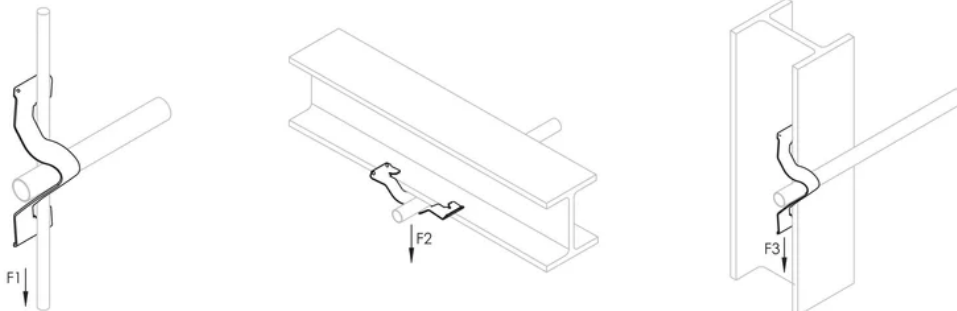

Static Load 2 (F2): 100lb

Static Load 3 (F3): 15lb

ADDITIONAL PRODUCT DETAILS

May require dedicated drop wire/rod and EC311. Consult local authority.

For horizontal application only when installing conduit.

Conduit Size	#10 or #12 Wire	#8 or #9 Wire	3/16" or 1/4" Rod	1/8" - 1/4" Flange	5/16" - 3/8" Flange	7/16" - 1/2" Flange
1/2" EMT	K8	K8	K8	K8	K12	K12
1/2" Rigid	K8	K12	K12	K12	K12	K16
3/4" EMT	K12	K12	K12	K12	K16	K16
3/4" Rigid	K12	K12	K16	K16	K20	K20
1" EMT	-	K16	K16	K16	K20	K20
1" Rigid	-	-	-	K20	K20	K20
1 1/4" EMT	-	K20	K20	K20	-	-

Cable Size	#12 Wire	#8, #9, #10 Wire
14-2 (.433" - .475" OD)	KX	KX
14-3 (.453" - .500" OD)	KX	KX
12-2 (.467" - .510" OD)	KX	KX
12-3 (.489" - .535" OD)	KX	K8

DIAGRAMS

WARNING

nVent products shall be installed and used only as indicated in nVent's product instruction sheets and training materials. Instruction sheets are available at www.nvent.com and from your nVent customer service representative. Improper installation, misuse, misapplication or other failure to completely follow nVent's instructions and warnings may cause product malfunction, property damage, serious bodily injury and death and/or void your warranty.