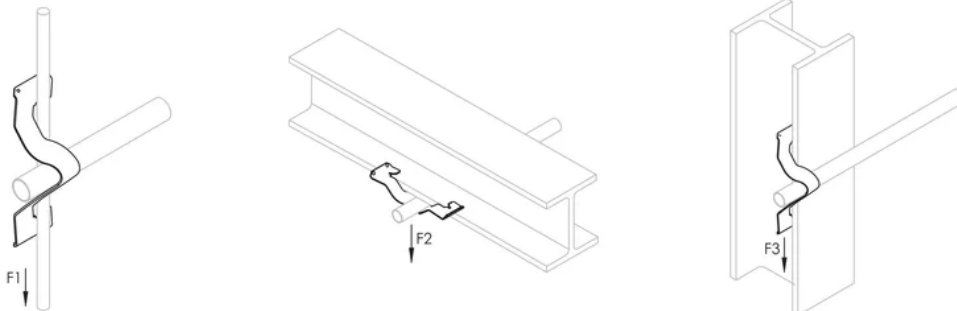

## ADDITIONAL PRODUCT DETAILS

May require dedicated drop wire/rod and EC311. Consult local authority.

For horizontal application only when installing conduit.

Conduit Size	#10 or #12 Wire	#8 or #9 Wire	3/16" or 1/4" Rod	1/8" - 1/4" Flange	5/16" - 3/8" Flange	7/16" - 1/2" Flange
1/2" EMT	K8	K8	K8	K8	K12	K12
1/2" Rigid	K8	K12	K12	K12	K12	K16
3/4" EMT	K12	K12	K12	K12	K16	K16
3/4" Rigid	K12	K12	K16	K16	K20	K20
1" EMT	-	K16	K16	K16	K20	K20
1" Rigid	-	-	-	K20	K20	K20
1 1/4" EMT	-	K20	K20	K20	-	-

## DIAGRAMS