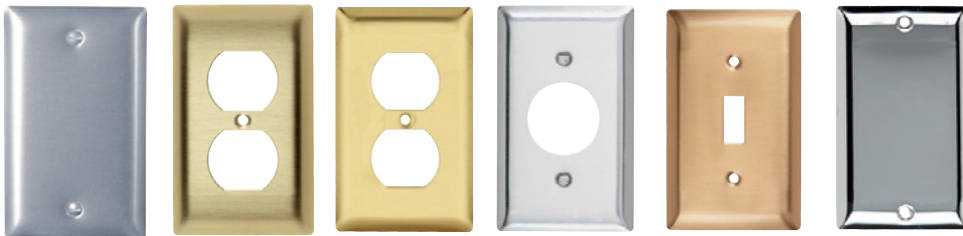

Metal Wall Plates

Metal Finish

Aluminum   Brass (Brushed)   Polished Brass   Stainless Steel   Brushed Bronze   Chrome