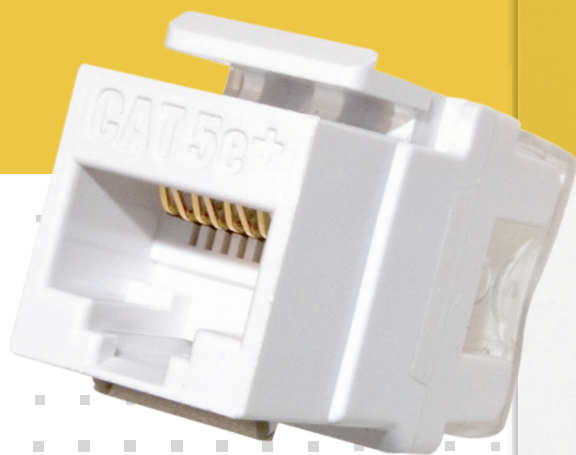

WALL PLATES, INSERTS & ENCLOSURES GUIDE

designed to be better.™