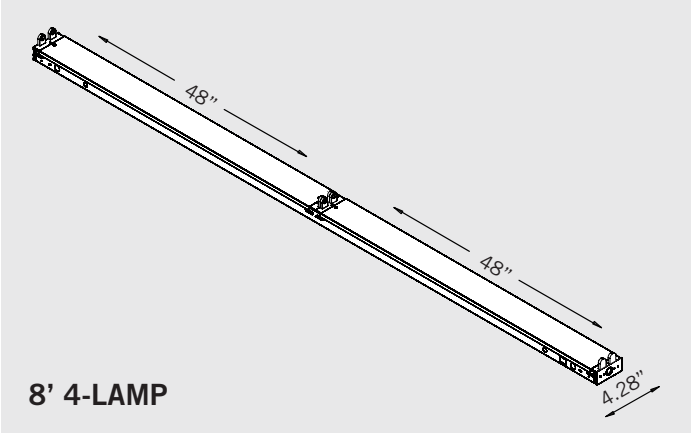

4', 2-LAMP STRIP FIXTURE

Catalog Number	Description	Application
KT-DDSLEDT8-4-2L	4' LED Tube Ready Strip Fixture, 2 Lamp. (Lamps Sold Separately)	Highbay, Lowbay, Warehouse, and General Lighting

8', 4-LAMP STRIP FIXTURE

Catalog Number	Description	Application
KT-DDSLEDT8-8-4L	8' LED Tube Ready Strip Fixture, 4 Lamp. (Lamps Sold Separately)	Highbay, Lowbay, Warehouse, and General Lighting

NOTE: The products listed above are specifically designed for use with Keystone's Single Ended Wiring (Type B) DirectDrive LED tubes: 22W max per lamp

LED TUBE STRIP FIXTURES

DirectDrive Ready

PHYSICAL SPECIFICATIONS

To order version with UL Listed markings, append “-U” suffix (example: KT-DDSLEDT8-4-2L-U).
Note that lamps must ship separately, but on the same shipment as fixture body when ordering UL Listed version.

CATALOG NUMBER BREAKDOWN

KT-DDSLEDT8-4-4L

Specifications subject to change. Last revised on 4.14.17

LED TUBE STRIP FIXTURES

DirectDrive Ready

DESCRIPTION

LED Tube Ready Strip Light Fixture. Available in 4' 2-Lamp or 8' 4-Lamp Configurations. (Lamps Sold Separately.)