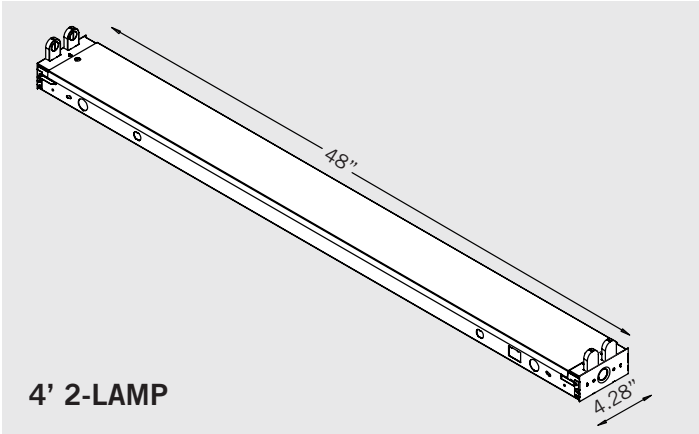

4', 2-LAMP STRIP FIXTURE

Catalog Number	Description	Application
KT-DDSLEDT8-4-2L	4' LED Tube Ready Strip Fixture, 2 Lamp. (Lamps Sold Separately)	Highbay, Lowbay, Warehouse, and General Lighting

8', 4-LAMP STRIP FIXTURE

Catalog Number	Description	Application
KT-DDSLEDT8-8-4L	8' LED Tube Ready Strip Fixture, 4 Lamp. (Lamps Sold Separately)	Highbay, Lowbay, Warehouse, and General Lighting

NOTE: The products listed above are specifically designed for use with Keystone's Single Ended Wiring (Type B) DirectDrive LED tubes: 22W max per lamp

LED TUBE STRIP FIXTURES

DirectDrive Ready

PHYSICAL SPECIFICATIONS

To order version with UL Listed markings, append “-U” suffix (example: KT-DDSLEDT8-4-2L-U).
Note that lamps must ship separately, but on the same shipment as fixture body when ordering UL Listed version.