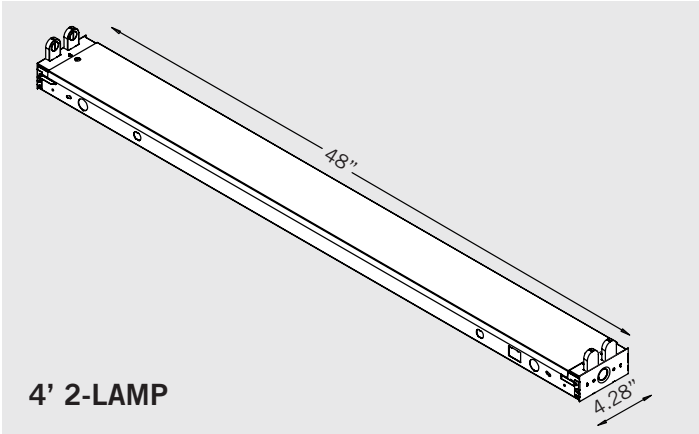

4', 2-LAMP STRIP FIXTURE

Catalog Number	Description	Application
KT-DDSLEDT8-4-2L	4' LED Tube Ready Strip Fixture, 2 Lamp. (Lamps Sold Separately)	Highbay, Lowbay, Warehouse, and General Lighting

8', 4-LAMP STRIP FIXTURE

Catalog Number	Description	Application
KT-DDSLEDT8-8-4L	8' LED Tube Ready Strip Fixture, 4 Lamp. (Lamps Sold Separately)	Highbay, Lowbay, Warehouse, and General Lighting

NOTE: The products listed above are specifically designed for use with Keystone's Single Ended Wiring (Type B) DirectDrive LED tubes: 22W max per lamp

LED TUBE STRIP FIXTURES

DirectDrive Ready

PHYSICAL SPECIFICATIONS

To order version with UL Listed markings, append “-U” suffix (example: KT-DDSLEDT8-4-2L-U).
Note that lamps must ship separately, but on the same shipment as fixture body when ordering UL Listed version.

CATALOG NUMBER BREAKDOWN

KT-DDSLEDT8-4-4L

Specifications subject to change. Last revised on 4.14.17

LED TUBE STRIP FIXTURES

DirectDrive Ready

DESCRIPTION

LED Tube Ready Strip Light Fixture. Available in 4' 2-Lamp or 8' 4-Lamp Configurations. (Lamps Sold Separately.)