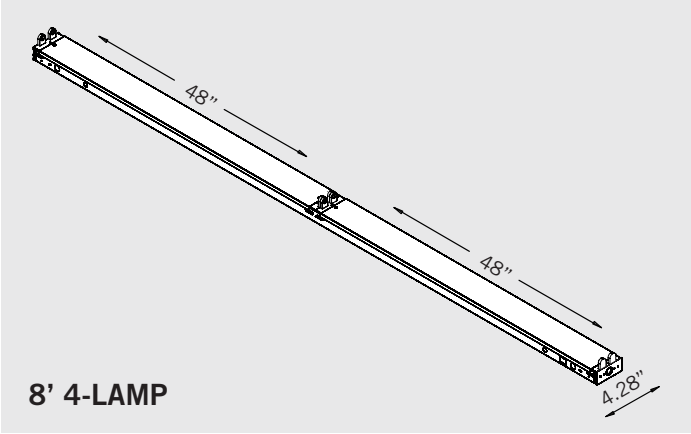

CATALOG NUMBER BREAKDOWN

KT-DDSLEDT8-4-4L

Specifications subject to change. Last revised on 4.14.17

LED TUBE STRIP FIXTURES

DirectDrive Ready

DESCRIPTION

LED Tube Ready Strip Light Fixture. Available in 4' 2-Lamp or 8' 4-Lamp Configurations. (Lamps Sold Separately.)

4', 2-LAMP STRIP FIXTURE

Catalog Number	Description	Application
KT-DDSLEDT8-4-2L	4' LED Tube Ready Strip Fixture, 2 Lamp. (Lamps Sold Separately)	Highbay, Lowbay, Warehouse, and General Lighting

8', 4-LAMP STRIP FIXTURE

Catalog Number	Description	Application
KT-DDSLEDT8-8-4L	8' LED Tube Ready Strip Fixture, 4 Lamp. (Lamps Sold Separately)	Highbay, Lowbay, Warehouse, and General Lighting

NOTE: The products listed above are specifically designed for use with Keystone's Single Ended Wiring (Type B) DirectDrive LED tubes: 22W max per lamp

LED TUBE STRIP FIXTURES

DirectDrive Ready

PHYSICAL SPECIFICATIONS

To order version with UL Listed markings, append “-U” suffix (example: KT-DDSLEDT8-4-2L-U).
Note that lamps must ship separately, but on the same shipment as fixture body when ordering UL Listed version.