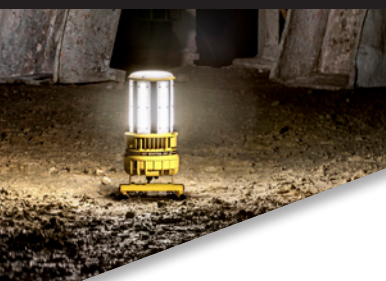

Southwire™

TOOLS & EQUIPMENT

2019 LIGHTING SOLUTIONS CATALOG

BUILT FOR DURABILITY.
BUILT FOR RELIABILITY.
BUILT FOR WORK.™

SOUTHWIRETOOLS.COM

OUR STORY

For over 60 years, Southwire has provided high quality electrical wire and cable to the commercial and industrial construction industries. Now, the name you trust provides durable, cutting-edge professional grade tools, designed with safety and productivity in mind. Look to Southwire® for solutions to all your electrical needs, from electrician's hand tools, meters, contractor equipment, temporary power, and extension cords.