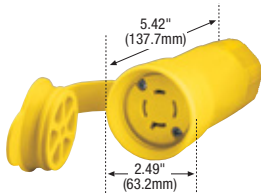

#### Product description

3-pole, 4-wire grounding  
20A, 3Ø 250V/AC  
NEMA L15-20

L1520RW

L1620PY

L1620CY

L1620CW

**Dimensional information:**  
D-34-35

**Specification information:**  
Watertight industrial plugs & connectors: D-38  
Watertight industrial receptacles: D-39  
Severe duty industrial plugs & connectors: D-40  
Corrosion resistant: D-41

#### 3Ø plugs & connectors

Rating A	V/AC	NEMA	Description	Cord diameter	Color	Plug catalog no.	Connector catalog no.	
20	250	L15-20	3Ø watertight	0.36-0.84" (9.1-21.3mm)	Y	□ L1520PW	□ L1520CW	• •
			3Ø watertight	0.36-0.84" (9.1-21.3mm)	BK	□ L1520PWBK	□ L1520CWBK	• •
			3Ø severe duty	0.63-1.16" (15.9-29.4mm)	Y & BK	□ L1520PY	□ L1520CY	• •
			3Ø safety grip corrosion resistant	0.38-1.00" (9.7-25.4mm)	Y	□ CRL1520P	□ CRL1520C	• •