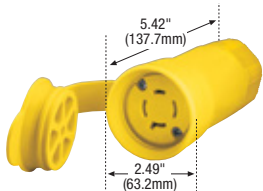

#### 3Ø plugs & connectors

Rating A	V/AC	NEMA	Description	Cord diameter	Color	Plug catalog no.	Connector catalog no.	
20	250	L15-20	3Ø watertight	0.36-0.84" (9.1-21.3mm)	Y	□ L1520PW	□ L1520CW	• •
			3Ø watertight	0.36-0.84" (9.1-21.3mm)	BK	□ L1520PWBK	□ L1520CWBK	• •
			3Ø severe duty	0.63-1.16" (15.9-29.4mm)	Y & BK	□ L1520PY	□ L1520CY	• •
			3Ø safety grip corrosion resistant	0.38-1.00" (9.7-25.4mm)	Y	□ CRL1520P	□ CRL1520C	• •

#### Product description

3-pole, 4-wire grounding  
20A, 3Ø 480V/AC  
NEMA L16-20

L1620CY

L1620CW

#### 3Ø plugs & connectors

Rating A	V/AC	NEMA	Description	Cord diameter	Color	Plug catalog no.	Connector catalog no.	
20	480	L16-20	3Ø watertight	0.36-0.84" (9.1-21.3mm)	Y	□ L1620PW	□ L1620CW	• •
			3Ø watertight	0.36-0.84" (9.1-21.3mm)	BK	□ L1620PWBK	□ L1620CWBK	• •
			3Ø severe duty	0.63-1.16" (15.9-29.4mm)	Y & BK	□ L1620PY	□ L1620CY	• •
			3Ø safety grip corrosion resistant	0.38-1.00" (9.7-25.4mm)	Y	□ CRL1620P	□ CRL1620C	