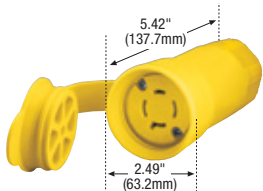

#### Product description

3-pole, 4-wire grounding  
20A, 3Ø 250V/AC  
NEMA L15-20

L1520RW

L1620PY

L1620CY

L1620CW

**Dimensional information:**  
D-34-35

**Specification information:**  
Watertight industrial plugs & connectors: D-38  
Watertight industrial receptacles: D-39  
Severe duty industrial plugs & connectors: D-40  
Corrosion resistant: D-41

#### 3Ø plugs & connectors

Rating A	V/AC	NEMA	Description	Cord diameter	Color	Plug catalog no.	Connector catalog no.	
20	250	L15-20	3Ø watertight	0.36-0.84" (9.1-21.3mm)	Y	□ L1520PW	□ L1520CW	• •
			3Ø watertight	0.36-0.84" (9.1-21.3mm)	BK	□ L1520PWBK	□ L1520CWBK	• •
			3Ø severe duty	0.63-1.16" (15.9-29.4mm)	Y & BK	□ L1520PY	□ L1520CY	• •
			3Ø safety grip corrosion resistant	0.38-1.00" (9.7-25.4mm)	Y	□ CRL1520P	□ CRL1520C	• •