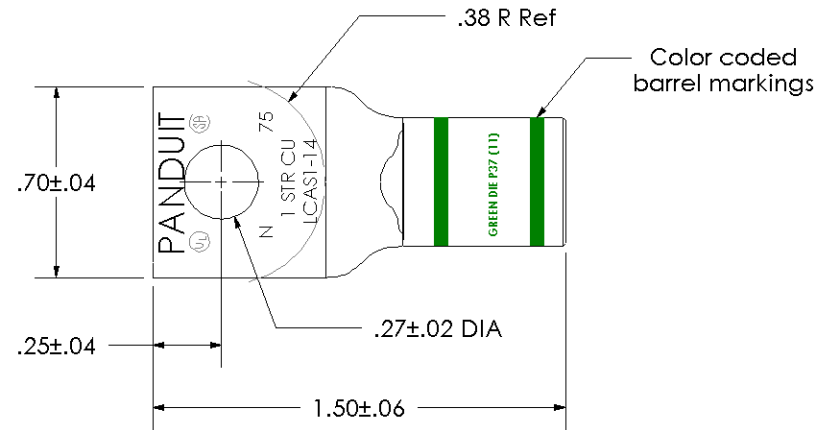

THIS COPY IS PROVIDED ON A RESTRICTED BASIS AND IS NOT TO BE USED IN ANY WAY DETRIMENTAL TO THE INTERESTS OF PANDUIT CORP.

Material	High Conductivity Seamless Copper Tube
Plating	Electro-Tin
Wire Size	1 AWG
Wire Type	Stranded Copper; Class B: Compact, Compressed or Concentric, Class C: Concentric
Wire Strip Length	11/16 in.
Stud Size	1/4 in.
UL Listed Wire Connector	Yes, for applications up to 35kv. Consult cable manufacturer for voltage stress relief instructions with applications greater than 2000 volts.
UL Temperature Rating	90° C
C.S.A Certified Wire Connector	Yes
Panduit Color Code on Barrel	GREEN
Panduit Die Index No. on Barrel	P37
Alternate Industry Die Index No. () on Barrel	(11)

CERTIFIED

LISTED Wire Connector

PANDUIT CORP. TINLEY PARK, ILLINOIS

LCAS1-14-E
Copper Lug - One-Hole, Short Barrel

01	3-04	PWS	PWS	REMOVED PANDUIT FROM BARREL MARKINGS	10790
----	------	-----	-----	--------------------------------------	-------

Material	High Conductivity Seamless Copper Tube
Plating	Electro-Tin
Wire Size	1 AWG
Wire Type	Stranded Copper; Class B: Compact, Compressed or Concentric, Class C: Concentric
Wire Strip Length	11/16 in.
Stud Size	1/4 in.
UL Listed Wire Connector	Yes, for applications up to 35kv. Consult cable manufacturer for voltage stress relief instructions with applications greater than 2000 volts.
UL Temperature Rating	90° C
C.S.A Certified Wire Connector	Yes
Panduit Color Code on Barrel	GREEN
Panduit Die Index No. on Barrel	P37
Alternate Industry Die Index No. () on Barrel	(11)