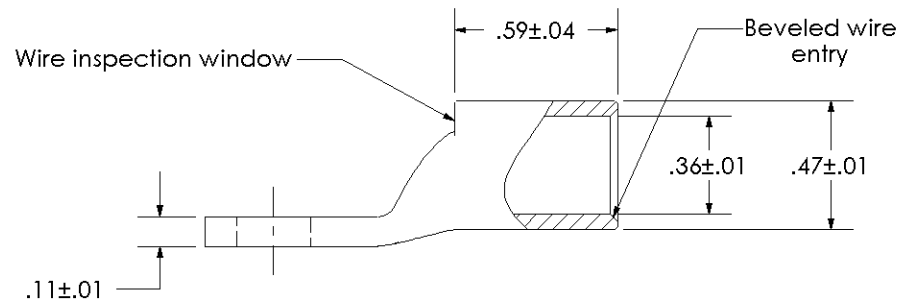

THIS COPY IS PROVIDED ON A RESTRICTED BASIS AND IS NOT TO BE USED IN ANY WAY DETRIMENTAL TO THE INTERESTS OF PANDUIT CORP.

Material	High Conductivity Seamless Copper Tube
Plating	Electro-Tin
Wire Size	1 AWG
Wire Type	Stranded Copper; Class B: Compact, Compressed or Concentric, Class C: Concentric
Wire Strip Length	11/16 in.
Stud Size	1/4 in.
UL Listed Wire Connector	Yes, for applications up to 35kv. Consult cable manufacturer for voltage stress relief instructions with applications greater than 2000 volts.
UL Temperature Rating	90° C
C.S.A Certified Wire Connector	Yes
Panduit Color Code on Barrel	GREEN
Panduit Die Index No. on Barrel	P37
Alternate Industry Die Index No. () on Barrel	(11)

Material	High Conductivity Seamless Copper Tube
Plating	Electro-Tin
Wire Size	1 AWG
Wire Type	Stranded Copper; Class B: Compact, Compressed or Concentric, Class C: Concentric
Wire Strip Length	11/16 in.
Stud Size	1/4 in.
UL Listed Wire Connector	Yes, for applications up to 35kv. Consult cable manufacturer for voltage stress relief instructions with applications greater than 2000 volts.
UL Temperature Rating	90° C
C.S.A Certified Wire Connector	Yes
Panduit Color Code on Barrel	GREEN
Panduit Die Index No. on Barrel	P37
Alternate Industry Die Index No. () on Barrel	(11)