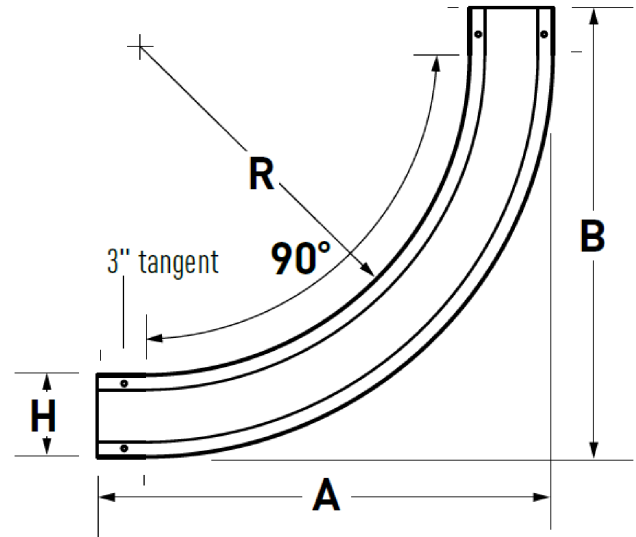

PW Ladder Cable Tray Vertical Fitting

90VI

Vertical Inside 90° Elbow

VC and SC

		H=4		H=5		H=6		H=7	
WIDTH W	RADIUS R	A	B	A	B	A	B	A	B
ALL	12	19	19	20	20	21	21	22	22
	24	31	31	32	32	33	33	34	34
	36	43	43	44	44	45	45	46	46

ITRAY VERTICAL INSIDE ELBOW CATALOG NUMBERING EXAMPLE:

BOTTOM TYPE	LD-4 A-90VI 12-09	WIDTH
VENTED		06-6"
LD - Ladder Rung		09-9"
VC - Vented Corrugated		12-12"
NON-VENTED		18-18"
SC - Solid Corrugated		24-24"
SB - Solid Bottom		30-30"
		36-36"

RAIL HEIGHT: 4-4", 5-5", 6-6", 7-7"

FITTING CODE: 90VI

RADIUS: 12-12", 24-24", 36-36"

MATERIAL: A

- **Material:** Aluminum Alloy 6063 and 5052
- **Finish:** Plain
- **Bottom:** LD: 1" wide rung
SB: Flat sheet over Rung
SC: Solid Corrugated
VC: Vented Corrugated
- **Construction:** Welded
- **Tray Design:** Tray construction and markings are per the latest edition of NEMA Standards Publication VE1, CSA C22.2 No. 126
- **Connectors:** All fittings are supplied with necessary connectors and fasteners
- **Fitting heights (H):** 4", 5", 6", 7"

- **Material:** Aluminum Alloy 6063 and 5052
- **Finish:** Plain
- **Bottom:** LD: 1" wide rung
SB: Flat sheet over Rung
SC: Solid Corrugated
VC: Vented Corrugated
- **Construction:** Welded
- **Tray Design:** Tray construction and markings are per the latest edition of NEMA Standards Publication VE1, CSA C22.2 No. 126
- **Connectors:** All fittings are supplied with necessary connectors and fasteners
- **Fitting heights (H):** 4", 5", 6", 7"