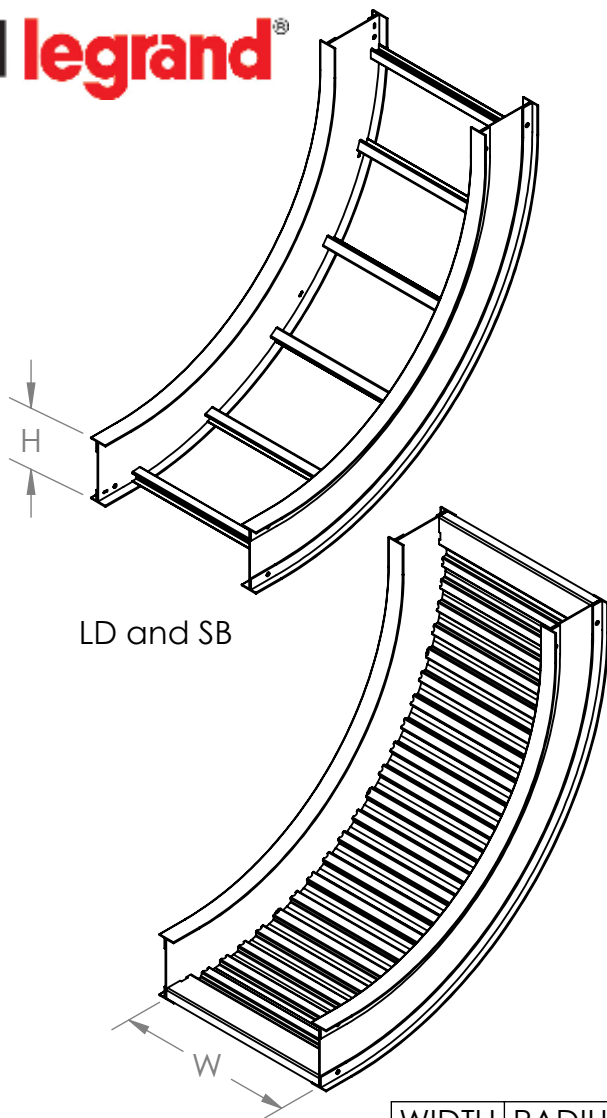

ITRAY VERTICAL INSIDE ELBOW CATALOG NUMBERING EXAMPLE:

BOTTOM TYPE	LD-4 A-90VI 12-09	WIDTH
VENTED		06-6"
LD - Ladder Rung		09-9"
VC - Vented Corrugated		12-12"
NON-VENTED		18-18"
SC - Solid Corrugated		24-24"
SB - Solid Bottom		30-30"
		36-36"

RAIL HEIGHT: 4-4", 5-5", 6-6", 7-7"

FITTING CODE: 90VI

RADIUS: 12-12", 24-24", 36-36"

MATERIAL: A

- **Material:** Aluminum Alloy 6063 and 5052
- **Finish:** Plain
- **Bottom:** LD: 1" wide rung
SB: Flat sheet over Rung
SC: Solid Corrugated
VC: Vented Corrugated
- **Construction:** Welded
- **Tray Design:** Tray construction and markings are per the latest edition of NEMA Standards Publication VE1, CSA C22.2 No. 126
- **Connectors:** All fittings are supplied with necessary connectors and fasteners
- **Fitting heights (H):** 4", 5", 6", 7"

PW Ladder Cable Tray Vertical Fitting

90VI

Vertical Inside 90° Elbow

		H=4		H=5		H=6		H=7	
WIDTH W	RADIUS R	A	B	A	B	A	B	A	B
ALL	12	19	19	20	20	21	21	22	22
	24	31	31	32	32	33	33	34	34
	36	43	43	44	44	45	45	46	46

- **Material:** Aluminum Alloy 6063 and 5052
- **Finish:** Plain
- **Bottom:** LD: 1" wide rung
SB: Flat sheet over Rung
SC: Solid Corrugated
VC: Vented Corrugated
- **Construction:** Welded
- **Tray Design:** Tray construction and markings are per the latest edition of NEMA Standards Publication VE1, CSA C22.2 No. 126
- **Connectors:** All fittings are supplied with necessary connectors and fasteners
- **Fitting heights (H):** 4", 5", 6", 7"