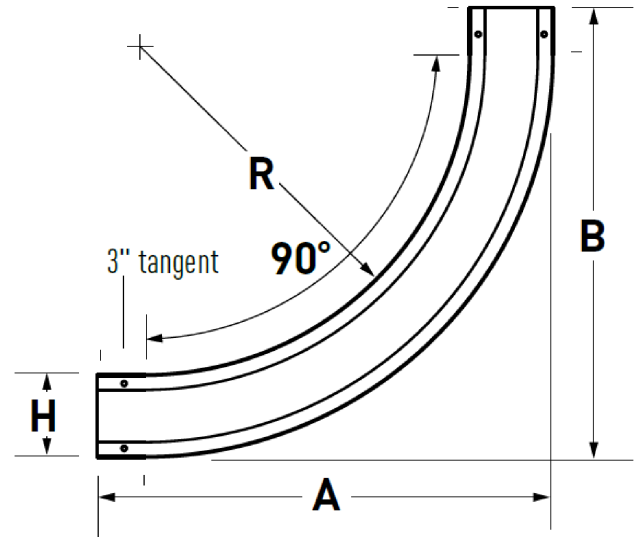

RAIL HEIGHT: 4-4", 5-5", 6-6", 7-7"

FITTING CODE: 90VI

RADIUS: 12-12", 24-24", 36-36"

MATERIAL: A

- **Material:** Aluminum Alloy 6063 and 5052
- **Finish:** Plain
- **Bottom:** LD: 1" wide rung
SB: Flat sheet over Rung
SC: Solid Corrugated
VC: Vented Corrugated
- **Construction:** Welded
- **Tray Design:** Tray construction and markings are per the latest edition of NEMA Standards Publication VE1, CSA C22.2 No. 126
- **Connectors:** All fittings are supplied with necessary connectors and fasteners
- **Fitting heights (H):** 4", 5", 6", 7"

PW Ladder Cable Tray Vertical Fitting

90VI

Vertical Inside 90° Elbow

		H=4		H=5		H=6		H=7	
WIDTH W	RADIUS R	A	B	A	B	A	B	A	B
ALL	12	19	19	20	20	21	21	22	22
	24	31	31	32	32	33	33	34	34
	36	43	43	44	44	45	45	46	46

ITRAY VERTICAL INSIDE ELBOW CATALOG NUMBERING EXAMPLE:

BOTTOM TYPE	LD-4	A	90VI	12	09	WIDTH
VENTED	LD - Ladder Rung	RAIL HEIGHT	FITTING CODE	RADIUS		06 - 6"
NON-VENTED	VC - Vented Corrugated	4 - 4"		12 - 12"		09 - 9"
	SC - Solid Corrugated	5 - 5"		24 - 24"		12 - 12"
	SB - Solid Bottom	6 - 6"		30 - 30"		18 - 18"
		7 - 7"		36 - 36"		24 - 24"
						30 - 30"
						36 - 36"

- **Material:** Aluminum Alloy 6063 and 5052
- **Finish:** Plain
- **Bottom:** LD: 1" wide rung
SB: Flat sheet over Rung
SC: Solid Corrugated
VC: Vented Corrugated
- **Construction:** Welded
- **Tray Design:** Tray construction and markings are per the latest edition of NEMA Standards Publication VE1, CSA C22.2 No. 126
- **Connectors:** All fittings are supplied with necessary connectors and fasteners
- **Fitting heights (H):** 4", 5", 6", 7"