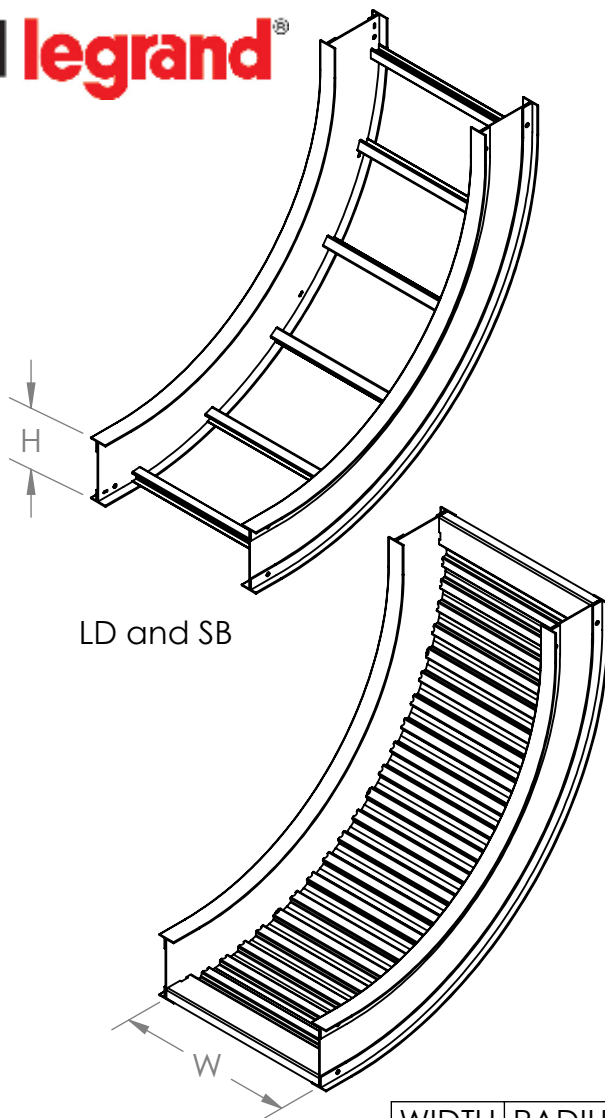

PW Ladder Cable Tray Vertical Fitting

90VI

Vertical Inside 90° Elbow

VC and SC

		H=4		H=5		H=6		H=7	
WIDTH W	RADIUS R	A	B	A	B	A	B	A	B
ALL	12	19	19	20	20	21	21	22	22
	24	31	31	32	32	33	33	34	34
	36	43	43	44	44	45	45	46	46

ITRAY VERTICAL INSIDE ELBOW CATALOG NUMBERING EXAMPLE:

BOTTOM TYPE	LD-4 A-90VI 12-09	WIDTH
VENTED		06-6"
LD - Ladder Rung		09-9"
VC - Vented Corrugated		12-12"
NON-VENTED		18-18"
SC - Solid Corrugated		24-24"
SB - Solid Bottom		30-30"
		36-36"

RAIL HEIGHT: 4-4", 5-5", 6-6", 7-7"

FITTING CODE: 90VI

RADIUS: 12-12", 24-24", 36-36"

MATERIAL: A

- **Material:** Aluminum Alloy 6063 and 5052
- **Finish:** Plain
- **Bottom:** LD: 1" wide rung
SB: Flat sheet over Rung
SC: Solid Corrugated
VC: Vented Corrugated
- **Construction:** Welded
- **Tray Design:** Tray construction and markings are per the latest edition of NEMA Standards Publication VE1, CSA C22.2 No. 126
- **Connectors:** All fittings are supplied with necessary connectors and fasteners
- **Fitting heights (H):** 4", 5", 6", 7"

PW Ladder Cable Tray Vertical Fitting

90VI

Vertical Inside 90° Elbow

		H=4		H=5		H=6		H=7	
WIDTH W	RADIUS R	A	B	A	B	A	B	A	B
ALL	12	19	19	20	20	21	21	22	22
	24	31	31	32	32	33	33	34	34
	36	43	43	44	44	45	45	46	46