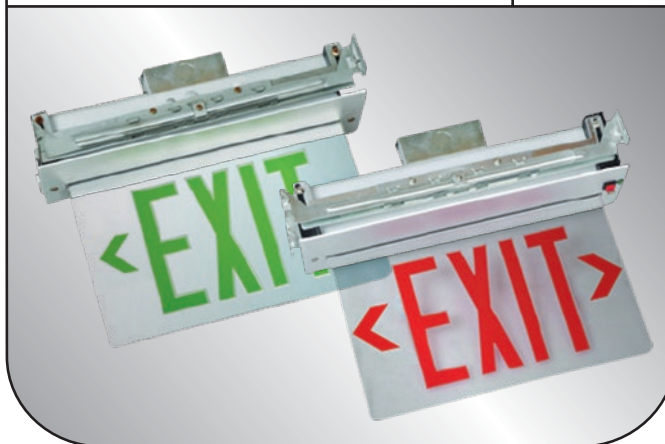

Universal Surface Mount and Recessed Edgelit LED Exit Sign

LED Edgelit Exit Signs

120 or 277 Voltage, Damp Location

Features and Benefits:

- LED damp location exit with battery backup
- Universal 120/277 VAC dual voltage operation
- Replaceable acrylic exit panel with removable directional indicators
- Aluminum housing with high grade acrylic panel
- Removable cover for ease of installation and battery maintenance
- 90+ minute emergency operation
- Energy saving red or green LED lamps
- Damp location listed
- Suitable for indoor or outdoor applications

Catalog Number

Notes

Type