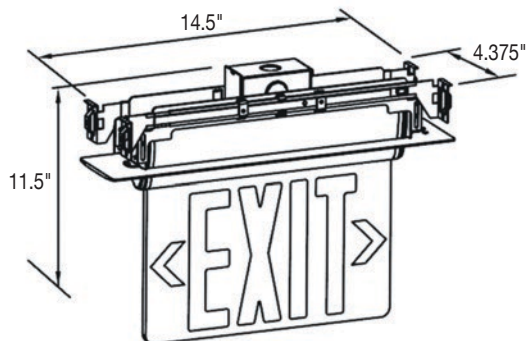

Dimensions:

Warranties & Compliances:	Item #	Description	LED Color	Power	Voltage Input	Background	Housing Color	
	Ordering Information:							
    Ni-Cd battery 5 YEAR WARRANTY Unit 5 YEAR WARRANTY LED Strip 25 YEAR WARRANTY	UNIVRSC	Universal Surface and Recessed Mount Edgelit, Single Face	Red	BBUP	120/277	Clear Surface	Aluminum	
	UNIVRSCWH	Universal Surface and Recessed Mount Edgelit, Single Face	Red	BBUP	120/277	Clear Surface	White	
	UNIVRSM	Universal Surface and Recessed Mount Edgelit, Single Face	Red	BBUP	120/277	Mirror Surface	Aluminum	
	UNIVRDM	Universal Surface and Recessed Mount Edgelit, Double Face	Red	BBUP	120/277	Mirror Surface	Aluminum	
	UNIVGSC	Universal Surface and Recessed Mount Edgelit, Single Face	Green	BBUP	120/277	Clear Surface	Aluminum	
	UNIVGSCWH	Universal Surface and Recessed Mount Edgelit, Single Face	Green	BBUP	120/277	Clear Surface	White	
	UNIVGSM	Universal Surface and Recessed Mount Edgelit, Single Face	Green	BBUP	120/277	Mirror Surface	Aluminum	
	UNIVGDM	Universal Surface and Recessed Mount Edgelit, Double Face	Green	BBUP	120/277	Mirror Surface	Aluminum	
For the most up-to-date specs, please visit www.tcpi.com