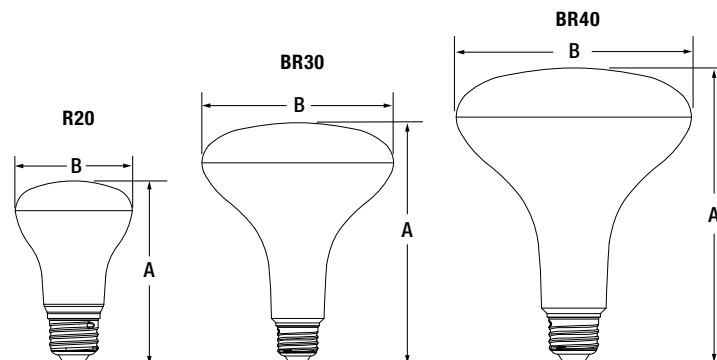

Ordering Guide

LED	XX	BR30	/	DIM	/	HO	/	8	27	/	RP
LED Lamps	Wattage: 7, 9, 13	Lamp Type: R20, BR30, BR40		Dimmable		High Output		CRI = 80+	Color Temperature 2700K, 3000K, 4000K, 5000K		Retail Pack

Energy Savings

Basic Product Description	LED Life (hrs.)	Similar Incandescent	Incandescent Life (hrs.)	Incandescent Lumens	Watts Saved	Energy Savings*	LED Life vs. Incandescent
LED7R20	25,000	50R20	2,000	420	44	$121.00	12x
LED9BR30	25,000	65BR30	2,000	700	56	$154.00	12x
LED13BR40	25,000	85BR40	2,000	1065	73	$200.75	12x

*Energy savings over life of lamp calculated at $0.11/kWh

Lamp Dimensions

	(A) MOL inches (mm)	(B) Diameter inches (mm)
R20	3.90 (99)	2.48 (63)
BR30	5 (127)	3.74 (95)
BR40	6.14 (156)	4.88 (124)

LEDVANCE LLC
181 Ballardvale Street, Suite 203
Wilmington, MA 01887 USA
Phone 1-800-LIGHTBULB (1-800-544-4828)
www.ledvanceUS.com

SCAN TO FOLLOW US
ON SOCIAL MEDIA