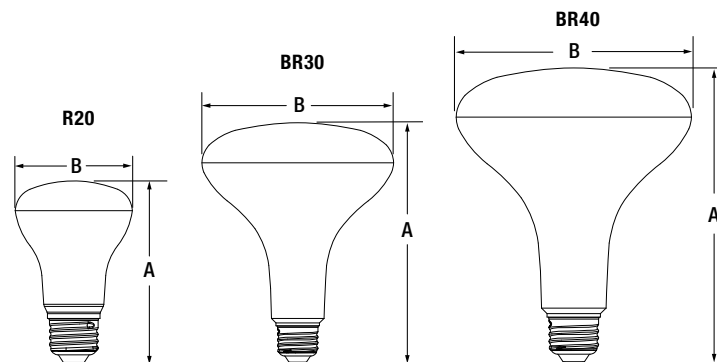

Ordering Guide

LED	XX	BR30	/	DIM	/	HO	/	8	27	/	RP
LED Lamps	Wattage: 7, 9, 13	Lamp Type: R20, BR30, BR40		Dimmable		High Output		CRI = 80+	Color Temperature 2700K, 3000K, 4000K, 5000K		Retail Pack

Energy Savings

Basic Product Description	LED Life (hrs.)	Similar Incandescent	Incandescent Life (hrs.)	Incandescent Lumens	Watts Saved	Energy Savings*	LED Life vs. Incandescent
LED7R20	25,000	50R20	2,000	420	44	$121.00	12x
LED9BR30	25,000	65BR30	2,000	700	56	$154.00	12x
LED13BR40	25,000	85BR40	2,000	1065	73	$200.75	12x

*Energy savings over life of lamp calculated at $0.11/kWh

Lamp Dimensions

	(A) MOL inches (mm)	(B) Diameter inches (mm)
R20	3.90 (99)	2.48 (63)
BR30	5 (127)	3.74 (95)
BR40	6.14 (156)	4.88 (124)

LEDVANCE LLC
181 Ballardvale Street, Suite 203
Wilmington, MA 01887 USA
Phone 1-800-LIGHTBULB (1-800-544-4828)
www.ledvanceUS.com

SCAN TO FOLLOW US
ON SOCIAL MEDIA