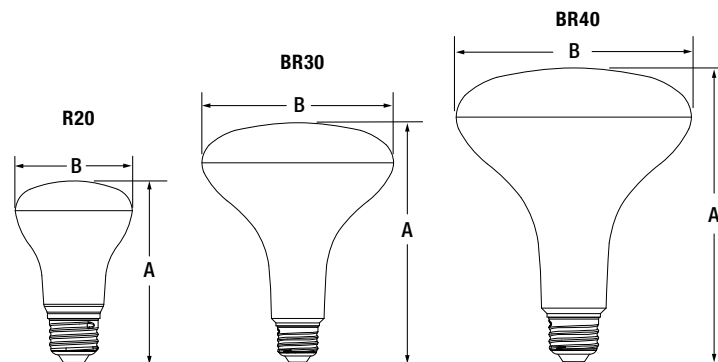

Ordering Guide

LED	XX	BR30	/	DIM	/	HO	/	8	27	/	RP
LED Lamps	Wattage: 7, 9, 13	Lamp Type: R20, BR30, BR40		Dimmable		High Output		CRI = 80+	Color Temperature 2700K, 3000K, 4000K, 5000K		Retail Pack

Energy Savings

Basic Product Description	LED Life (hrs.)	Similar Incandescent	Incandescent Life (hrs.)	Incandescent Lumens	Watts Saved	Energy Savings*	LED Life vs. Incandescent
LED7R20	25,000	50R20	2,000	420	44	$121.00	12x
LED9BR30	25,000	65BR30	2,000	700	56	$154.00	12x
LED13BR40	25,000	85BR40	2,000	1065	73	$200.75	12x

*Energy savings over life of lamp calculated at $0.11/kWh

Lamp Dimensions

	(A) MOL inches (mm)	(B) Diameter inches (mm)
R20	3.90 (99)	2.48 (63)
BR30	5 (127)	3.74 (95)
BR40	6.14 (156)	4.88 (124)

LEDVANCE LLC
181 Ballardvale Street, Suite 203
Wilmington, MA 01887 USA
Phone 1-800-LIGHTBULB (1-800-544-4828)
www.ledvanceUS.com

SCAN TO FOLLOW US
ON SOCIAL MEDIA