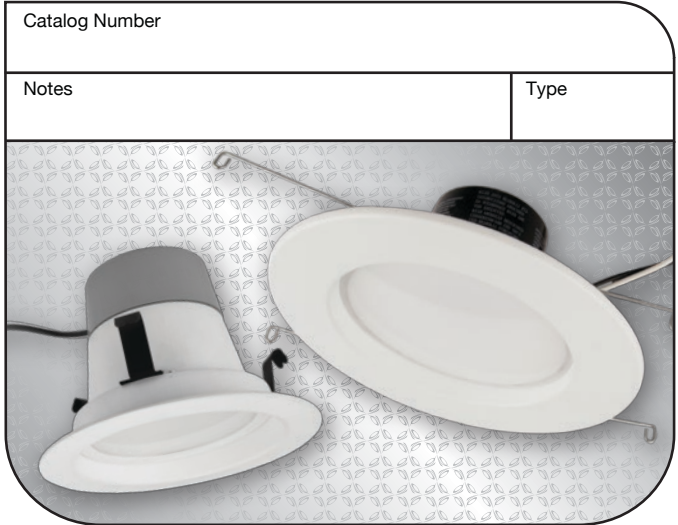

Perfect for retrofit or new construction recessed downlight applications

Features and Benefits

- Ideal for replacing dimmable 65W and 85W incandescent alternatives in 5" and 6" recessed cans.
- 4" unit ideal for replacing 50W incandescent alternatives in a 4" recessed can.
- Exceeds all industry standards – ENERGY STAR® rated.
- Smooth, uniform dimming.
- Highly efficient LEDs and Driver.
- Long Life: 35,000 hours.
- Consistent color within 3 MacAdam ellipse tolerance.
- UL approved for damp locations.
- Easy installation and integrated trim.
- Shatter Resistant