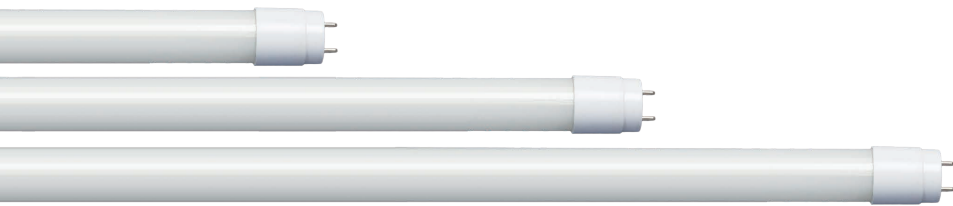

LED Direct8™

Instant Start Ballast Compatible

LED compatible replacement for linear fixtures with instant start ballasts*

Limitless options for the following applications:

- Offices
- Restaurants
- Retail Stores
- Lobbies
- Schools
- Hospitals

Direct8™
LED

LED
we know light.™

TCP®

325 Campus Dr. | Aurora, Ohio 44202 | P: 800-324-1496 | tcp.com

©TCP APR 2017 - WF44153

LED DirecT8™ Instant Start Ballast Compatible

LED 50,000 hours average rated life, 120-277 volts