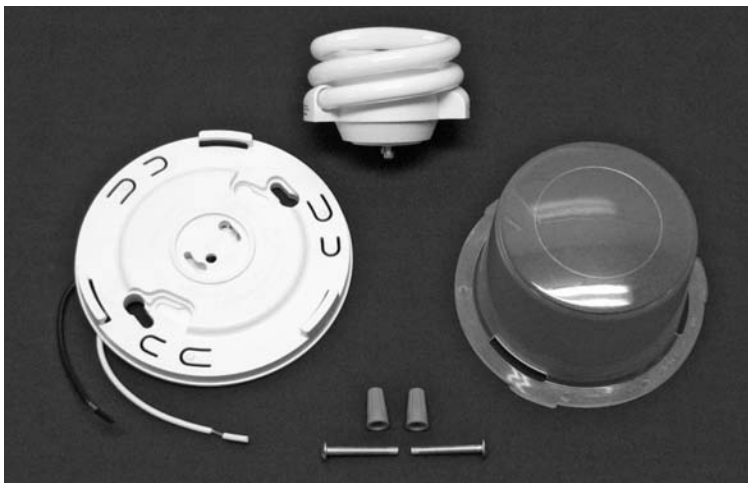

Compact Fluorescent Luminaire

LH-CFL1

Luminaire Design Features

- For use in attics, basements, closets and garages
- Energy savings of up to 75% compared to incandescent bulbs
- 10,000 hour bulb life
- Fully assembled with GU24 - 13W bulb and polycarbonate lens
- 13W CFL bulb produces same light as 60W standard incandescent light bulb
- Lens securely locks to base with spring-loaded tabs
- Lamp Base mounts to most 3 1/2" and 4" ceiling boxes

Supplied with compact fluorescent bulb, mounting screws, and wire nuts.

Prepackaged in a blister pack with bi-lingual installation instructions.

CF Luminaire	Bulb Wattage	Catalog Number	Component Description	Base Dia.	Asm. Height	UPC# 85339	Pkg. Qty.	Std. Pkg. Wt. (lbs.)
	13 W	LH-CFL1	Compact fluorescent luminaire with wire leads (mounting screws included)	5.06"	3.04"	87005	12	9
	13 W	LH-CFL2	Compact fluorescent luminaire with wire leads and pull chain (mounting screws included)	5.06"	3.82"	87006	12	11

Replacement Bulb Part Numbers:

MaxLite; MLS13FUSWW, 13 Watt, GU24 fixture base, M.O.L. = 2.52"

TCP; 33213SSP, 13 Watt, GU24 fixture base, M.O.L. = 2.3"

Golo; GU241327, 13 Watt, GU24 fixture base, M.O.L. = 2.36"

Designed in USA
Made in China

Compact Fluorescent Luminaire

Compact Fluorescent Luminaire

LH-CFL1

Luminaire Design Features

- For use in attics, basements, closets and garages
- Energy savings of up to 75% compared to incandescent bulbs
- 10,000 hour bulb life
- Fully assembled with GU24 - 13W bulb and polycarbonate lens
- 13W CFL bulb produces same light as 60W standard incandescent light bulb
- Lens securely locks to base with spring-loaded tabs
- Lamp Base mounts to most 3 1/2" and 4" ceiling boxes