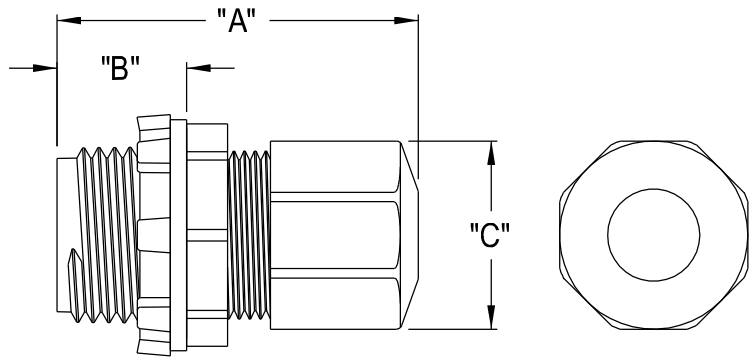

LPCG50Z / LPCG503Z

LPCG757Z / LPCG507Z

LPCG753Z / LPCG754Z

LPCG757Z	3/4	2.250	.595	1.230	.385"-.750"
LPCG754Z	3/4	1.963	.595	.978	.200"-.472"
LPCG753Z	3/4	1.963	.595	.978	.100"-.300"
LPCG507Z	1/2	2.250	.595	1.230	.385"-.750"
LPCG50Z	1/2	1.792	.595	.978	.200"-.472"
LPCG503Z	1/2	1.792	.595	.978	.100"-.300"
PART NO.	TRADE SIZE	"A"	"B"	"C"	CABLE RANGE