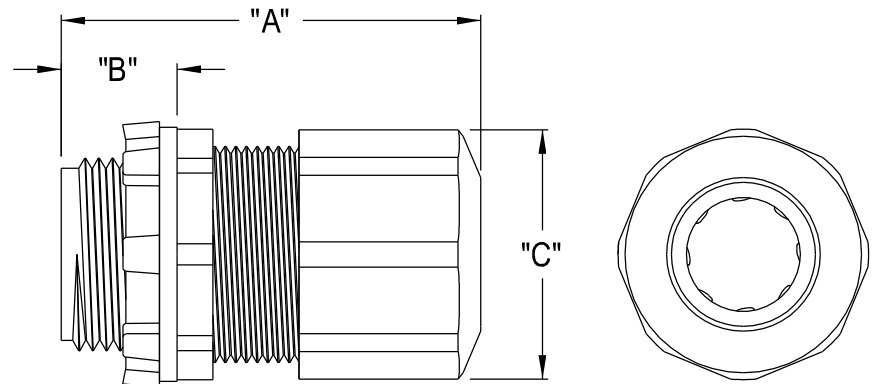

LPCG50Z / LPCG503Z

LPCG757Z / LPCG507Z

LPCG753Z / LPCG754Z

LPCG757Z	3/4	2.250	.595	1.230	.385"-.750"
LPCG754Z	3/4	1.963	.595	.978	.200"-.472"
LPCG753Z	3/4	1.963	.595	.978	.100"-.300"
LPCG507Z	1/2	2.250	.595	1.230	.385"-.750"
LPCG50Z	1/2	1.792	.595	.978	.200"-.472"
LPCG503Z	1/2	1.792	.595	.978	.100"-.300"
PART NO.	TRADE SIZE	"A"	"B"	"C"	CABLE RANGE