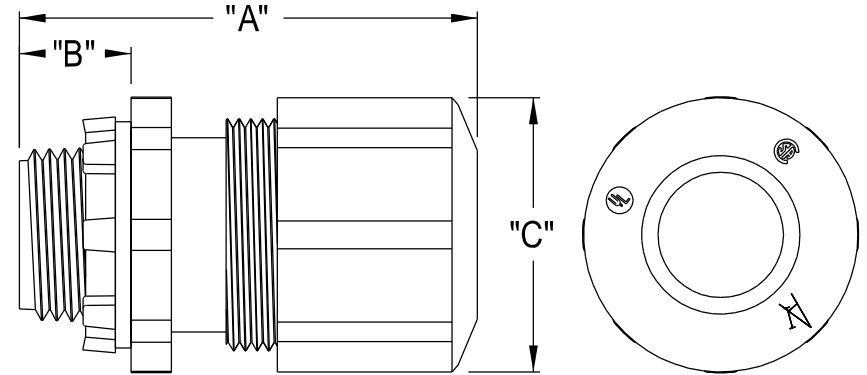

LPCG50Z / LPCG503Z

LPCG757Z

LPCG753Z / LPCG754Z

LPCG507Z

LPCG757Z	3/4	2.250	.595	1.230	.385"-.750"
LPCG754Z	3/4	1.963	.595	.978	.200"-.472"
LPCG753Z	3/4	1.963	.595	.978	.100"-.300"
LPCG507Z	1/2	2.250	.595	1.230	.385"-.750"
LPCG50Z	1/2	1.792	.595	.978	.200"-.472"
LPCG503Z	1/2	1.792	.595	.978	.100"-.300"
PART NO.	TRADE SIZE	"A"	"B"	"C"	CABLE RANGE