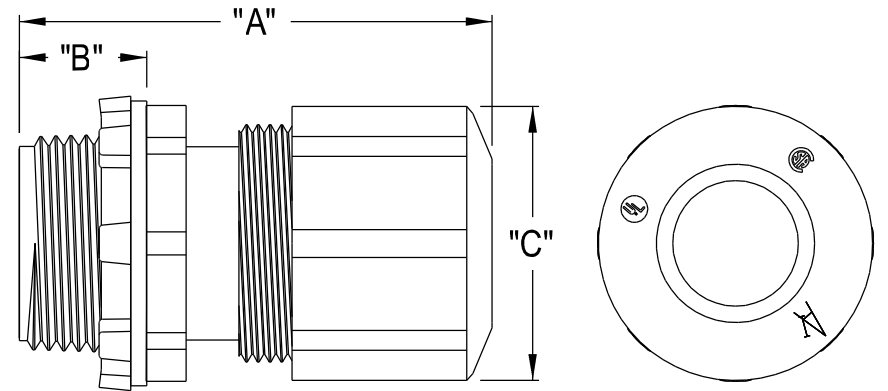

LPCG50Z / LPCG503Z

LPCG757Z

LPCG753Z / LPCG754Z

LPCG507Z

LPCG757Z	3/4	2.250	.595	1.230	.385"-.750"
LPCG754Z	3/4	1.963	.595	.978	.200"-.472"
LPCG753Z	3/4	1.963	.595	.978	.100"-.300"
LPCG507Z	1/2	2.250	.595	1.230	.385"-.750"
LPCG50Z	1/2	1.792	.595	.978	.200"-.472"
LPCG503Z	1/2	1.792	.595	.978	.100"-.300"
PART NO.	TRADE SIZE	"A"	"B"	"C"	CABLE RANGE