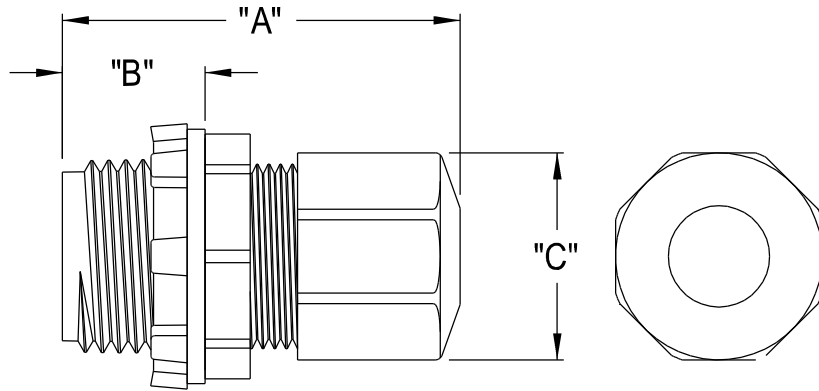

LPCG50Z / LPCG503Z

LPCG757Z

LPCG753Z / LPCG754Z

LPCG507Z

LPCG757Z	3/4	2.250	.595	1.230	.385"-.750"
LPCG754Z	3/4	1.963	.595	.978	.200"-.472"
LPCG753Z	3/4	1.963	.595	.978	.100"-.300"
LPCG507Z	1/2	2.250	.595	1.230	.385"-.750"
LPCG50Z	1/2	1.792	.595	.978	.200"-.472"
LPCG503Z	1/2	1.792	.595	.978	.100"-.300"
PART NO.	TRADE SIZE	"A"	"B"	"C"	CABLE RANGE