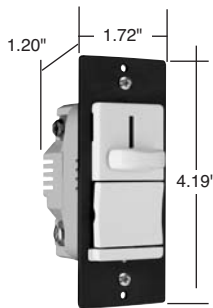

**Sleek, sculpted contemporary design.** No dirt-catching crevices.

**Patented Snap-In Light Module** (sold separately) transforms the dimmer into an illuminated dimmer. See Page M-17 for information.

**LS600-PLA**

**Tough, impact-resistant thermoplastic housing** makes it a perfect choice for new home construction. Matching, unbreakable TradeMaster® wall plate available for all models.

**Preset "On/Off" switch** automatically returns controlled lights to preset level without readjusting dimmer setting.

**Exclusive, screw-pressure-plate back wire terminals** save time, space and money. Designed for 12 and 14 gauge wire, stranded or solid. No-wire-lead design eliminates wire nuts.

**LS600-LA**

**LS600-PLA**