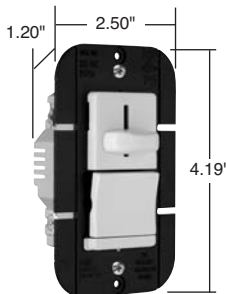

**Tough, impact-resistant thermoplastic housing** makes it a perfect choice for new home construction. Matching, unbreakable TradeMaster® wall plate available for all models.

**Preset "On/Off" switch** automatically returns controlled lights to preset level without readjusting dimmer setting.

**Exclusive, screw-pressure-plate back wire terminals** save time, space and money. Designed for 12 and 14 gauge wire, stranded or solid. No-wire-lead design eliminates wire nuts.

**LS600-LA**

**LS600-PLA**