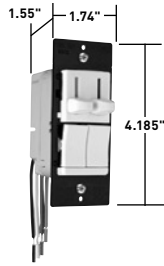

LSDC163PLAV