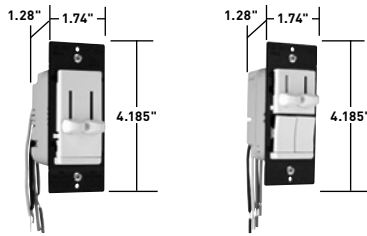

RESIDENTIAL & LIGHT COMMERCIAL DIMMERS & FAN SPEED CONTROLS

LS Series Fan Speed Controls

LSDC16LAV

LSDC163PLAV

Features

- Tough impact-resistant thermoplastic housing.
- Power-failure memory.
- Superior heat management: no time wasting break off tabs.
- Exclusive, screw-pressure-plate back wire terminals eliminates wire nuts.
- Can be used with patented Snap-In Light Module (sold separately).

CATALOG NUMBER	DESCRIPTION	RATINGS	COLOR
SLIDE FAN SPEED CONTROLS*			
LSSC5I LSSC5W LSSC5 LSSC5BK LSSC5LA	Non-Preset, Single Pole, Adjustable Trim	5A	Ivory White Brown Black Light Almond
LSSC5PI LSSC5PW LSSC5P LSSC5PBK LSSC5PLA	Preset, Single Pole, Adjustable Trim	5A	Ivory White Brown Black Light Almond
SLIDE DE-HUMMER CONTROLS**			
LSDH16IV LSDH16WV LSDH16V LSDH16BKV LSDH16LAV	Non-Preset, 4-Speed Fan Control	1.6A	Ivory White Brown Black Light Almond
DUAL CONTROL SLIDES**			
LSDC16IV LSDC16WV LSDC16V LSDC16BKV LSDC16LAV	Non-Preset, 3-Speed De-Hummer Fan Control With Single Pole Dimmer	1.6A/300W	Ivory White Brown Black Light Almond
LSDC163PIV LSDC163PWV LSDC163PV LSDC163PBKV LSDC163PLAV	Preset, Single Pole/3-Way 3-Speed De-Hummer Fan Control with Single Pole/3 Way Dimmer	1.6A/300W	Ivory White Brown Black Light Almond
LSDV25IV LSDV25WV LSDV25V LSDV25BKV LSDV25LAV	Non-Preset, Variable Speed Fan Control With Single Pole Dimmer	2.5A/300W	Ivory White Brown Black Light Almond
SINGLE POLE /3-WAY PRESET DIMMER WITH SINGLE POLE/3-WAY 3-SPEED DE-HUMMER FAN CONTROL			
LSCLDC163PBK LSCLDC163P LSCLDC163PI LSCLDC163PLA LSCLDC163PW	Single Pole/3-Way Preset Dimmer With Single Pole/3-Way 3-Speed De-Hummer Fan Control	1.6A, 300W (Fan Control); 120VAC, 60Hz, 450W (Dimmer)	Black Brown Ivory Light Almond White

*Available in VisionPak™ packaging, add "V" to Catalog Number. Example: LSSC5IV.

**Available in VisionPak™ only.

Feature specially designed capacitive circuitry to virtually eliminate fan motor "hum."

For wiring diagrams, see Page U-22.

All devices listed on this page conform to NEMA WD-1 and WD-6. UL Listed and CSA Certified.