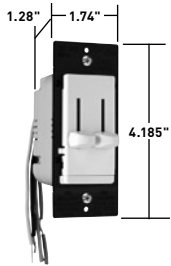

RESIDENTIAL & LIGHT COMMERCIAL FAN SPEED CONTROLS

LS Series Fan Speed Controls

LSDC16LAV