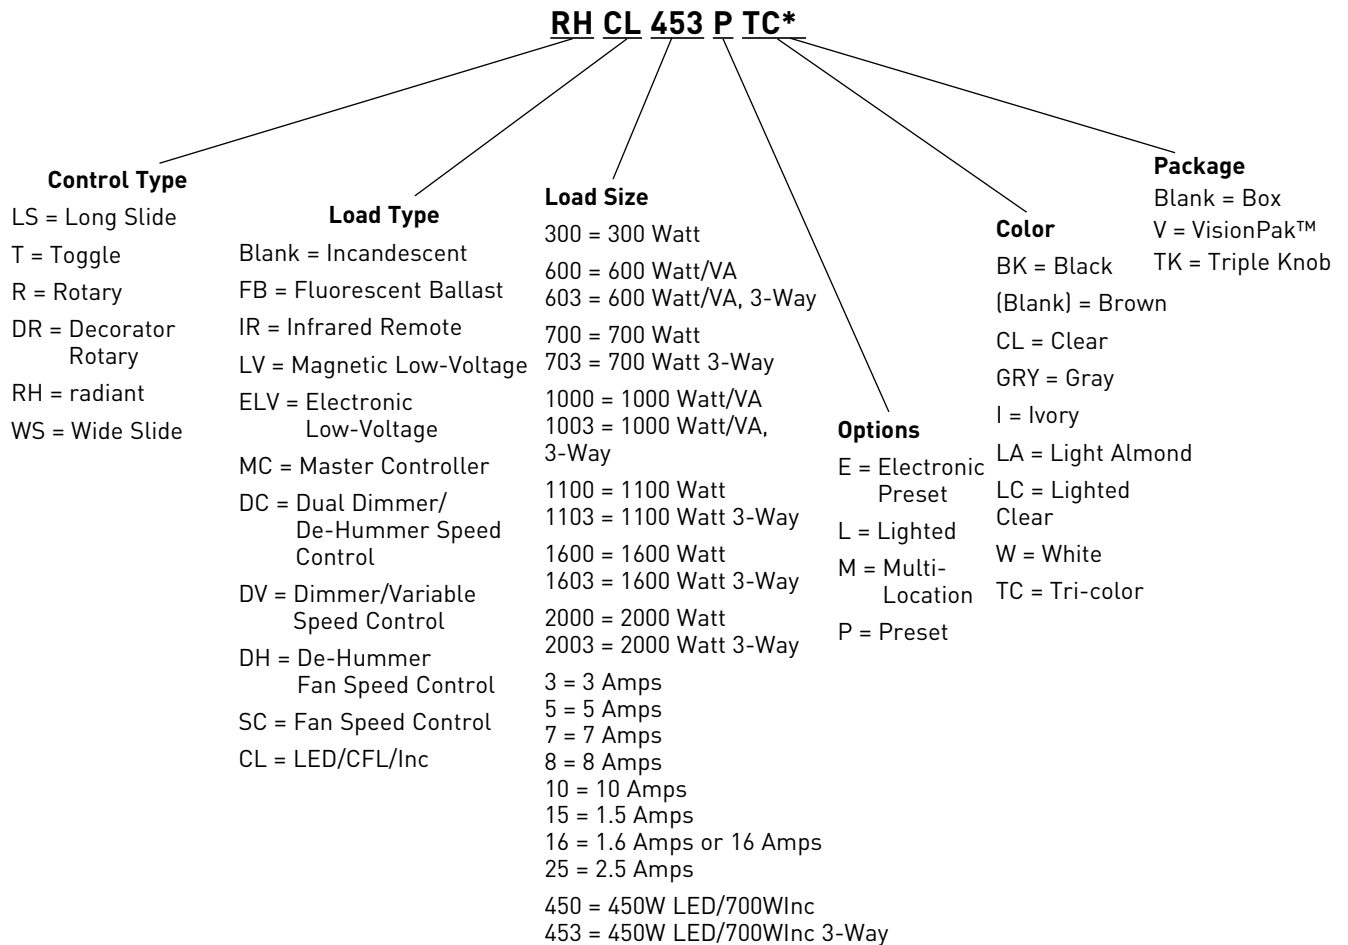

## Catalog Numbering System

All Dimmers and Fan Speed Controls use an easy-to-understand catalog numbering system:

**WS703PW** = Wide Slide, Incandescent, 700# 3-Way, Preset in White

**LS600LA** = Decorator-style Long Slide Dimmer, Incandescent, 600W, Light Almond, in a Box