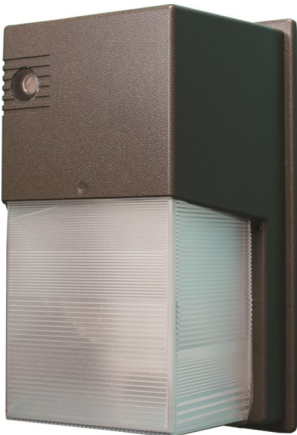

DIMENSIONS:

6-7/8"(W) x 11"(H) x 5-1/8"(D)

1/2" hub located at back and bottom of housing for mounting versatility

Non-cutoff optics with wide forward throw distribution ideal for extending spacing to mounting height ratio

LWS comes pre-wired with 120 volt photo electric control

LSW-30CW-PC LSW-30WW-PC

LED NON-CUTOFF WALL PACK

Ideal for general site lighting, alleys, loading docks, doorway, pathway and parking areas.

ELECTRICAL SPECIFICATIONS:

- Voltage: 120-277VAC 50/60Hz
- Wattage: 30W
- Other wattages: 20W
- Power factor: >0.95
- Efficacy: 90LM/W~95LM/W

HOUSING SPECIFICATIONS:

- Die cast aluminum
- Outdoor powder coat finish (Dark Bronze)
- Operating temperature: -4°F ~ 104°F
- Lifespan: 50000 Hrs.
- IP rating: IP65, Wet Locations

CERTIFICATIONS: UL, DLC

MODEL	WATTS	VOLTAGE	LUMENS	COLOR TEMP
LSW-30CW-PC	30W	120~277V AC	2900 LM	5000K
LSW-30WW-PC	30W	120~277V AC	2700 LM	3000K

LIGHTING SPECIFICATIONS:

- LED type/brand: Philips Lumileds / SMD 3030
- Total lumens: 2700LM and 2900LM
- Color temperature: 4000K / 5000K
- Color rendering index: >82
- Beam angle: 90° x 110°

WARRANTY: 7 years

PHOTOMETRICS: