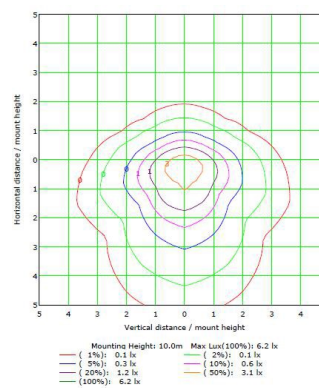

WARRANTY: 7 years

PHOTOMETRICS: