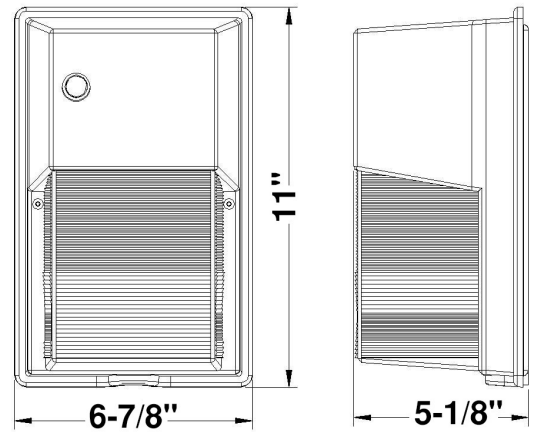

DIMENSIONS:

6-7/8"(W) x 11"(H) x 5-1/8"(D)

1/2" hub located at back and bottom of housing for mounting versatility

Non-cutoff optics with wide forward throw distribution ideal for extending spacing to mounting height ratio

LWS comes pre-wired with 120 volt photo electric control