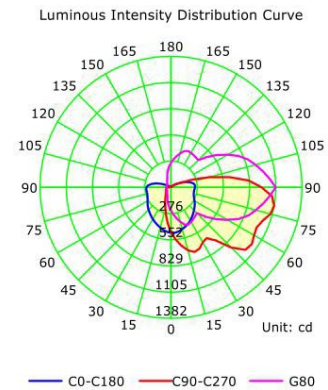

**DIMENSIONS:**

6-7/8"(W) x 11"(H) x 5-1/8"(D)

1/2" hub located at back and bottom of housing for mounting versatility

Non-cutoff optics with wide forward throw distribution ideal for extending spacing to mounting height ratio

**ELECTRICAL SPECIFICATIONS:**

- Voltage: 120-277VAC 50/60Hz
- Wattage: 30W
- Other wattages: 20W
- Power factor: >0.95
- Efficacy: 90LM/W~95LM/W

**HOUSING SPECIFICATIONS:**

- Die cast aluminum
- Outdoor powder coat finish (Dark Bronze)
- Operating temperature: -4°F ~ 104°F
- Lifespan: 50000 Hrs.
- IP rating: IP65, Wet Locations

**CERTIFICATIONS:** UL, DLC

MODEL	WATTS	VOLTAGE	LUMENS	COLOR TEMP
LSW-30CW-PC	30W	120~277V AC	2900 LM	5000K
LSW-30WW-PC	30W	120~277V AC	2700 LM	3000K

**LIGHTING SPECIFICATIONS:**

- LED type/brand: Philips Lumileds / SMD 3030
- Total lumens: 2700LM and 2900LM
- Color temperature: 4000K / 5000K
- Color rendering index: >82
- Beam angle: 90° x 110°

## DIMENSIONS:

6-7/8"(W) x 11"(H) x 5-1/8"(D)

1/2" hub located at back and bottom of housing for mounting versatility

Non-cutoff optics with wide forward throw distribution ideal for extending spacing to mounting height ratio