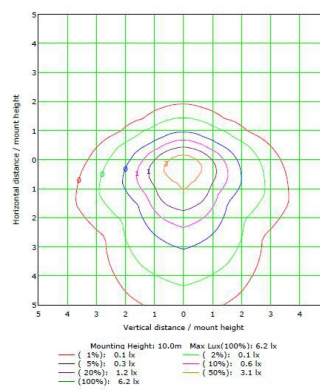

**DIMENSIONS:**

6-7/8"(W) x 11"(H) x 5-1/8"(D)

1/2" hub located at back and bottom of housing for mounting versatility

Non-cutoff optics with wide forward throw distribution ideal for extending spacing to mounting height ratio

**CERTIFICATIONS:** UL, DLC

MODEL	WATTS	VOLTAGE	LUMENS	COLOR TEMP
LSW-30CW-PC	30W	120~277V AC	2900 LM	5000K
LSW-30WW-PC	30W	120~277V AC	2700 LM	3000K

**LIGHTING SPECIFICATIONS:**

- LED type/brand: Philips Lumileds / SMD 3030
- Total lumens: 2700LM and 2900LM
- Color temperature: 4000K / 5000K
- Color rendering index: >82
- Beam angle: 90° x 110°

## DIMENSIONS:

6-7/8"(W) x 11"(H) x 5-1/8"(D)

1/2" hub located at back and bottom of housing for mounting versatility

Non-cutoff optics with wide forward throw distribution ideal for extending spacing to mounting height ratio