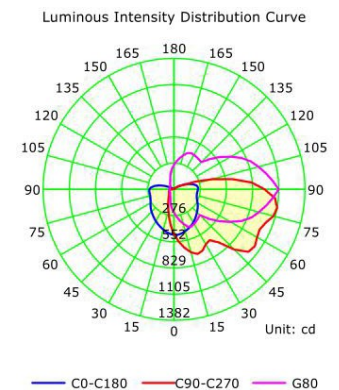

WARRANTY: 7 years

PHOTOMETRICS: