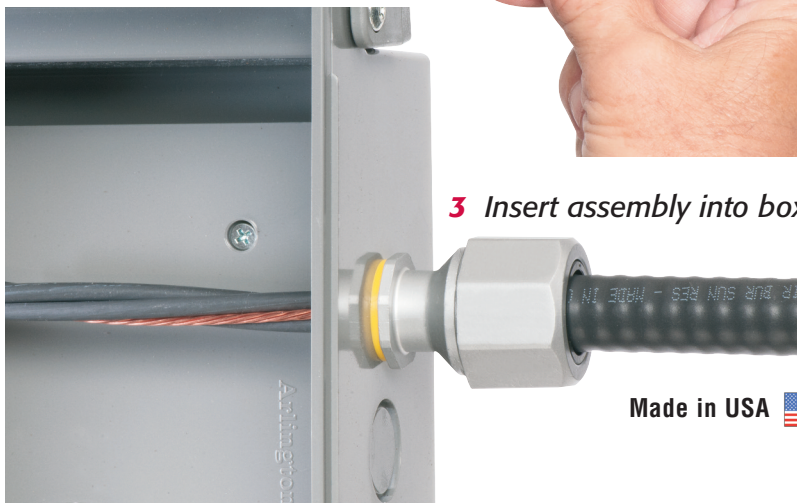

# Liquid-tight, Concrete-tight MC Cable Fittings

**for PVC Jacketed MC Cable or Teck cable • Fits Widest Cable Range**

**Ideal for  
Parking Decks  
or High Rise Residential  
Construction**

LTMC507 components

**Easy Installation!** 1 Cut PVC jacket back 1-1/4"

2 Push jacketed MC cable into fitting

3 Insert assembly into box

Made in USA 

Save time and money with Arlington's liquid-tight, concrete-tight fittings designed especially for PVC jacketed MC cable – and Teck 90 cable.