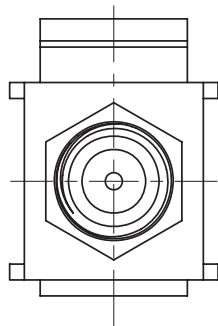

PRODUCT SPECIFICATIONS
F-81 Keystone Wallplate Insert

Specification:

Material:

1. Plastic Housing: ABS
2. F Connector: Zinc Alloy

VERICOM PART NUMBER	AVAILABLE COLOR
MKJ81-03434	White
MKJ81-03435	Ivory
MKJ81-03436	Light Almond