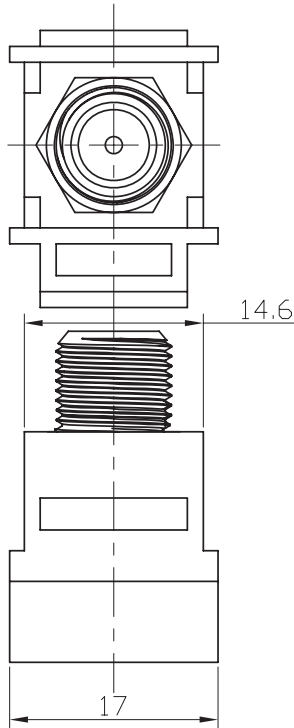

PRODUCT SPECIFICATIONS
F-81 Keystone Wallplate Insert

Specification:

Material:

1. Plastic Housing: ABS
2. F Connector: Zinc Alloy

VERICOM PART NUMBER	AVAILABLE COLOR
MKJ81-03434	White
MKJ81-03435	Ivory
MKJ81-03436	Light Almond