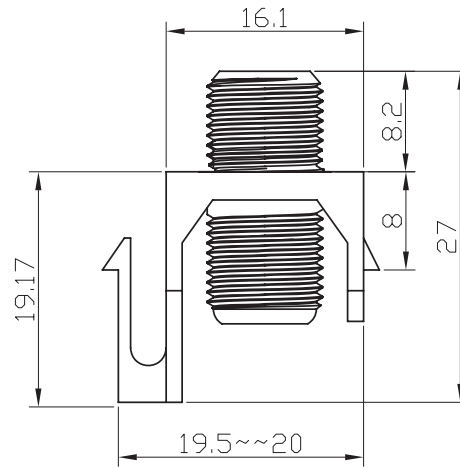

PRODUCT SPECIFICATIONS
F-81 Keystone Wallplate Insert

Specification:

Material:

1. Plastic Housing: ABS
2. F Connector: Zinc Alloy

VERICOM PART NUMBER	AVAILABLE COLOR
MKJ81-03434	White
MKJ81-03435	Ivory
MKJ81-03436	Light Almond