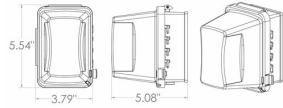

GENERAL PRODUCT INFORMATION

Color: Clear
Country of Origin: USA

CONFIGURATION

Gangs: 1

PRODUCT MEASUREMENTS

Depth: 4-3/4 in.
Wt. Ea. (Lbs.): 0.620

PACKAGING

Package Type: Shrink
Std. Pkg.: 5
Product UPC-A Labeled: Yes
Weight (Lbs. Per/C): 62.00
Ship Carton Length (in.): 18.75
Ship Carton Width (in.): 7.13
Ship Carton Height (in.): 5.75
Ctn Weight (Lbs.): 3.10
Pallet Qty: 420.00
UPC Number: 092326104272
I2of5: 60092326104274

SINGLE GANG WIU COVERS

Single Gang - While In use Covers
Horizontal/Vertical 16-in-1 Jumbo

C04

Catalog #: MM710C

APPLICATIONS

Designed for use whenever weatherproof protection is required while an outlet is in use.
N/A