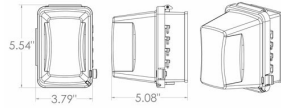

SINGLE GANG WIU COVERS

Single Gang - While In use Covers
Horizontal/Vertical 16-in-1 Jumbo

C04

Catalog #: MM710C

APPLICATIONS

Designed for use whenever weatherproof protection is required while an outlet is in use.
N/A

GENERAL PRODUCT INFORMATION

Color: Clear
Country of Origin: USA

CONFIGURATION

Gangs: 1

PRODUCT MEASUREMENTS

Depth: 4-3/4 in.
Wt. Ea. (Lbs.): 0.620

PACKAGING

Package Type: Shrink
Std. Pkg.: 5
Product UPC-A Labeled: Yes
Weight (Lbs. Per/C): 62.00
Ship Carton Length (in.): 18.75
Ship Carton Width (in.): 7.13
Ship Carton Height (in.): 5.75
Ctn Weight (Lbs.): 3.10
Pallet Qty: 420.00
UPC Number: 092326104272
I2of5: 60092326104274