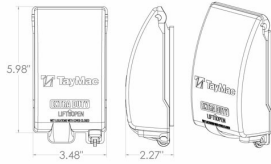

METALLIC LOW PROFILE WIU COVERS

**Single Gang Metal Low Profile While-In-Use Covers - Extra Duty®
Vertical 8-in-1**

C11

Catalog #: MX4280S

APPLICATIONS

Designed for use whenever weatherproof protection is required while an outlet is in use.
N/A

PRODUCT FEATURES

- Revolutionary patented design expands from 2" to 3-1/2" for while-in-use needs
- Heavy duty die-cast metal construction
- Patented Quick-Fit™ keyhole mounting system allows installation in under a minute.
- Pre-configured for GFCI with patented Knockout technology for alternate devices
- Includes attached gasket and mounting hardware
- Lockable tab
- Premium Powder Coat

GENERAL PRODUCT INFORMATION

Color: Gray

CONFIGURATION

Gangs: 1

PRODUCT MEASUREMENTS

Depth: 2 in. to 3-1/2 in.
Wt. Ea. (Lbs.): 0.731

PACKAGING

Package Type: Shrink
 Std. Pkg.: 6
 Product UPC-A Labeled: Yes
 Weight (Lbs. Per/C): 73.10
 Ship Carton Length (in.): 14.61
 Ship Carton Width (in.): 3.86
 Ship Carton Height (in.): 7.08
 Ctn Weight (Lbs.): 4.76
 Pallet Qty: 810.00
 UPC Number: 092326101288
 I2of5: 30092326101289