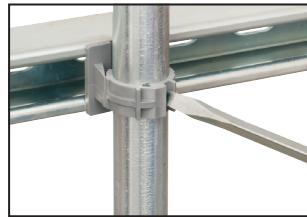

Easy screwdriver removal

- UV rated, corrosion resistant for outdoor use
- Stainless steel screw
- Mounts vertically or horizontally
- Screwdriver removal, reusable
- Listed for use in environmental air handling spaces per 2020 NEC, article 300.22(c)

See reverse for even more QuickLATCH products!