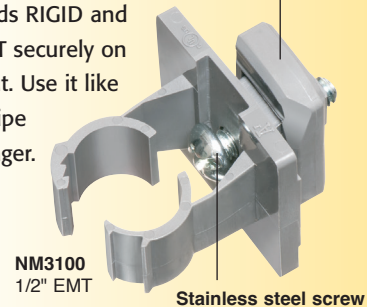

# Heavy duty, Non-Metallic QuickLATCH™

Installed Strut Clip • For RIGID and EMT

**NEW!**

NM3120  
1" EMT

Arlington's heavy duty NM3100 series QuickLATCH™ with installed strut clip holds RIGID and EMT securely on strut. Use it like a pipe hanger.

NM3100  
1/2" EMT

Stainless steel screw

**Fast, Easy Installation!**  
**Saves 20 seconds per installation**

One-piece QuickLATCH saves time, about 20 seconds per installation... over 33¢ each at \$60.00 per hour labor rate.

Fast and easy to install. Insert the hanger into the strut, twist to lock the pre-installed clip in place then tighten screw to secure QuickLATCH to strut. Push RIGID or EMT into the hanger to lock it in place.

# UV Rated, Non-Metallic QuickLATCH™

*Works just like a Pipe Hanger • Easy to Install*

Mount to surface with a screw.

Press down on pipe to lock it firmly in place.

**Removable** Use screwdriver to lift tab.