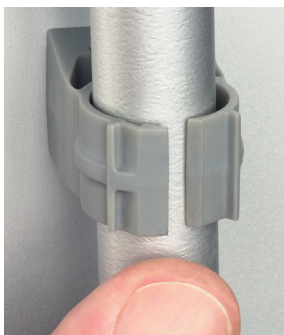

# UV Rated, Non-Metallic QuickLATCH™

*Works just like a Pipe Hanger • Easy to Install*

Mount to surface with a screw.

Press down on pipe to lock it firmly in place.

**Removable** Use screwdriver to lift tab.

Fast and easy to install, one-piece, non-metallic **QuickLATCH™** mounts to walls, metal strut and studs, and threaded rod up to 1/4"-20...works with Arlington's Strut Clip™ too. *Strut Clip holds pipe hangers securely on strut.*