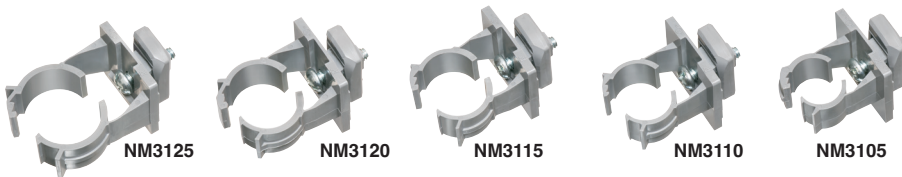

NM3110

NM3105

QUICKLATCH™ PIPE HANGER

Catalog Number	UPC/DEI/NAED Mfg. #018997	Rigid, IMC, PVC Size	EMT Size	Std Pkg
NM3100	54027	---	1/2"	100
NM3105	54028	1/2"	---	100
NM3110	54029	---	3/4"	100
NM3115	54030	3/4"	---	100
NM3120	54031	---	1"	100
NM3125	54032	1"	---	100