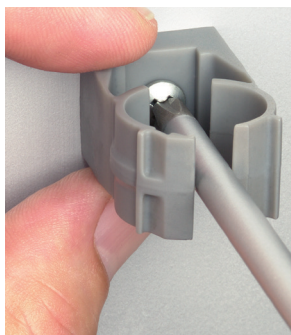

# UV Rated, Non-Metallic QuickLATCH™

*Works just like a Pipe Hanger • Easy to Install*

Mount to surface with a screw.

Press down on pipe to lock it firmly in place.

**Removable** Use screwdriver to lift tab.

Fast and easy to install, one-piece, non-metallic **QuickLATCH™** mounts to walls, metal strut and studs, and threaded rod up to 1/4"-20...works with Arlington's Strut Clip™ too. *Strut Clip holds pipe hangers securely on strut.*