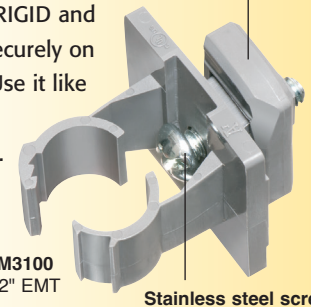

NM1000  
STRUT CLIP  
Strut Conduit Support

Our QuickLATCH™ Pipe Hanger installs on Strut Clip™

Distributed by

Patented

QuickLATCH REV 0325/15M

**Arlington®**

1 Stauffer Industrial Park  
Scranton, PA 18517

# Heavy duty, Non-Metallic QuickLATCH™

Installed Strut Clip • For RIGID and EMT

**NEW!**

NM3120  
1" EMT

NM3100  
1/2" EMT

Stainless steel screw

**Fast, Easy Installation!**  
**Saves 20 seconds per installation**

Arlington's heavy duty NM3100 series QuickLATCH™ with installed strut clip holds RIGID and EMT securely on strut. Use it like a pipe hanger.

One-piece QuickLATCH saves time, about 20 seconds per installation... over 33¢ each at \$60.00 per hour labor rate.