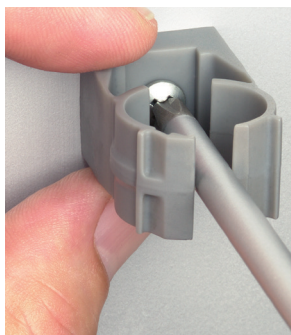

# UV Rated, Non-Metallic QuickLATCH™

Works just like a Pipe Hanger • Easy to Install

Mount to surface with a screw.

Press down on pipe to lock it firmly in place.

**Removable** Use screwdriver to lift tab.