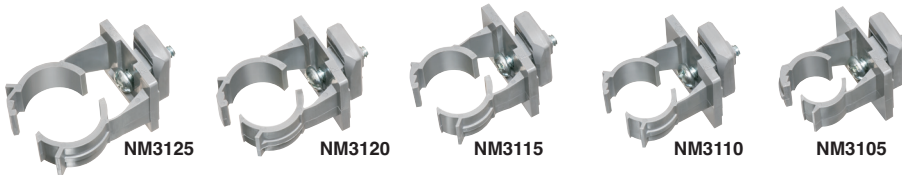

Fast and easy to install. Insert the hanger into the strut, twist to lock the pre-installed clip in place then tighten screw to secure QuickLATCH to strut. Push RIGID or EMT into the hanger to lock it in place.

1 Insert QuickLATCH into strut. The strut clip is already attached so you save time.

2 Twist QuickLATCH to seat clip in strut.

3 Tighten screw for secure installation on strut.

4 Push conduit into QuickLATCH to snap in place.

5 Secure installation of conduit to strut.

Easy screwdriver removal

- UV rated, corrosion resistant for outdoor use
- Stainless steel screw
- Mounts vertically or horizontally
- Screwdriver removal, reusable
- Listed for use in environmental air handling spaces per 2020 NEC, article 300.22(c)

**See reverse for even more QuickLATCH products!**

NM3125

NM3120

NM3115

NM3110

NM3105

**QUICKLATCH™ PIPE HANGER**

Catalog Number	UPC/DEI/NAED Mfg. #018997	Rigid, IMC, PVC Size	EMT Size	Std Pkg
NM3100	54027	—	1/2"	100
NM3105	54028	1/2"	—	100
NM3110	54029	—	3/4"	100
NM3115	54030	3/4"	—	100
NM3120	54031	—	1"	100
NM3125	54032	1"	—	100