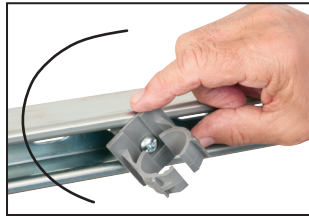

2 Twist QuickLATCH to seat clip in strut.