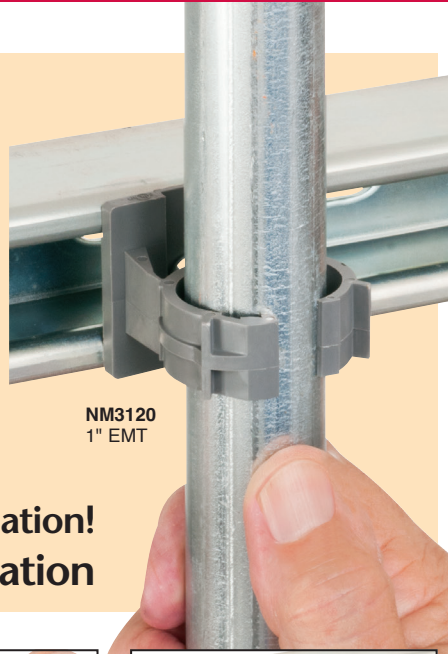

NM1000  
STRUT CLIP  
Strut Conduit Support

Our QuickLATCH™ Pipe Hanger installs on Strut Clip™

Distributed by

Patented

QuickLATCH REV 0325/15M

**Arlington®**

1 Stauffer Industrial Park  
Scranton, PA 18517

800/233.4717 • Fax 570/562.0646

www.aifittings.com

**NEW!**  
more on reverse

# Heavy duty, Non-Metallic QuickLATCH™

Installed Strut Clip • For RIGID and EMT

**NEW!**

NM3120  
1" EMT

NM3100  
1/2" EMT

Stainless steel screw

**Fast, Easy Installation!**  
**Saves 20 seconds per installation**

Arlington's heavy duty NM3100 series QuickLATCH™ with installed strut clip holds RIGID and EMT securely on strut. Use it like a pipe hanger.

One-piece QuickLATCH saves time, about 20 seconds per installation... over 33¢ each at \$60.00 per hour labor rate.