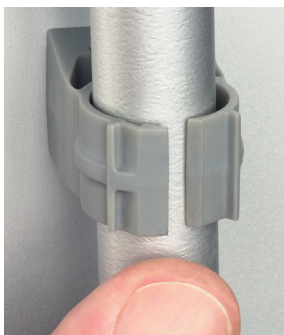

# UV Rated, Non-Metallic QuickLATCH™

*Works just like a Pipe Hanger • Easy to Install*

Mount to surface with a screw.

Press down on pipe to lock it firmly in place.

**Removable** Use screwdriver to lift tab.

# UV Rated, Non-Metallic QuickLATCH™

Works just like a Pipe Hanger • Easy to Install

Mount to surface with a screw.

Press down on pipe to lock it firmly in place.

**Removable** Use screwdriver to lift tab.

Fast and easy to install, one-piece, non-metallic **QuickLATCH™** mounts to walls, metal strut and studs, and threaded rod up to 1/4"-20...works with Arlington's Strut Clip™ too. *Strut Clip holds pipe hangers securely on strut.*