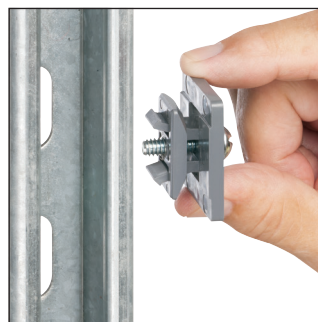

UV Rated, Non-Metallic QuickLATCH™

Works just like a Pipe Hanger • Easy to Install

Fast and easy to install, one-piece, non-metallic **QuickLATCH™** mounts to walls, metal strut and studs, and threaded rod up to 1/4"-20...works with Arlington's Strut Clip™ too. *Strut Clip holds pipe hangers securely on strut.*

It fits 1/2" to 4" EMT, RIGID, IMC and PVC. The larger 2-1/2" to 4" sizes have an extra opening for the optional securing of tie wire or cable tie.

- Corrosion resistant
- Horizontal or vertical mounting
- Integral slot keeps nut from spinning

Catalog Number	UPC/DEI/NAED Mfg. #018997	Rigid, IMC, PVC Size	EMT Size	LT Size	Flex Size	ENT Size	Copper Tubing	Copper Pipe	Std Pkg
NM1900	54514	---	---	5/16"	---	---	1/2"	---	100
NM2000	54515	---	1/2"	3/8"	---	---	---	3/8"	100
NM2005	54525	1/2"	---	1/2"	1/2"	1/2"	---	1/2"	100
NM2010	54516	---	3/4"	---	---	---	3/4"	---	100
NM2015	54526	3/4"	---	3/4"	3/4"	3/4"	---	3/4"	100
NM2020	54517	---	1"	---	---	---	1"	---	100
NM2025	54518	1"	---	1"	1"	1"	---	1"	100
NM2030	54528	---	1-1/4"	---	---	---	1-1/4"	---	100
NM2040	54519	1-1/4"	1-1/2"	---	---	---	1-1/2"	1-1/4"	100
NM2045	54544	1-1/2"	---	1-1/2"	1-1/2"	---	---	1-1/2"	100
NM2150	54547	---	---	---	---	---	2"	---	50
NM2050	54520	2"	2"	2"	2"	---	2"	---	50
NM2060	54521	2-1/2"	2-1/2"	2-1/2"	2-1/2"	---	---	---	50
NM2070	54522	3"	3"	3"	3"	---	---	---	25
NM2080	54523	3-1/2"	3-1/2"	3-1/2"	3-1/2"	---	---	---	25
NM2090	54524	4"	4"	4"	4"	---	---	---	10

2-1/2" to 4"
Press pipe into QuickLATCH, up to the first notch to lock it in place. Then squeeze tabs together for a super-secure hold.

Catalog Number	UPC/DEI/NAED Mfg. #018997	Description STRUT CLIP™	Unit/Std Pkg
NM1000	54615	UV rated, non-metallic clip Holds pipe hangers and/or conduit secure on strut Includes 1/4"-20 screw (installed)	100

Distributed by

Patented