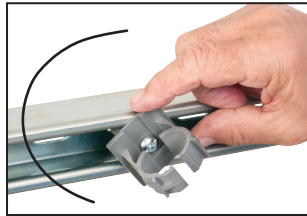

NM3100  
1/2" EMT

Stainless steel screw

**Fast, Easy Installation!**  
**Saves 20 seconds per installation**

One-piece QuickLATCH saves time, about 20 seconds per installation... over 33¢ each at \$60.00 per hour labor rate.

Fast and easy to install. Insert the hanger into the strut, twist to lock the pre-installed clip in place then tighten screw to secure QuickLATCH to strut. Push RIGID or EMT into the hanger to lock it in place.

1 Insert QuickLATCH into strut. The strut clip is already attached so you save time.

2 Twist QuickLATCH to seat clip in strut.

3 Tighten screw for secure installation on strut.

4 Push conduit into QuickLATCH to snap in place.

# UV Rated, Non-Metallic QuickLATCH™

Works just like a Pipe Hanger • Easy to Install

Mount to surface with a screw.

Press down on pipe to lock it firmly in place.

**Removable** Use screwdriver to lift tab.