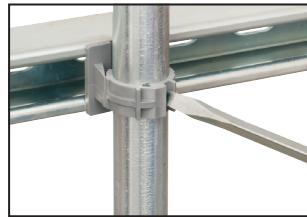

Fast and easy to install. Insert the hanger into the strut, twist to lock the pre-installed clip in place then tighten screw to secure QuickLATCH to strut. Push RIGID or EMT into the hanger to lock it in place.

1 Insert QuickLATCH into strut. The strut clip is already attached so you save time.

2 Twist QuickLATCH to seat clip in strut.

3 Tighten screw for secure installation on strut.

4 Push conduit into QuickLATCH to snap in place.

5 Secure installation of conduit to strut.

Easy screwdriver removal

- UV rated, corrosion resistant for outdoor use
- Stainless steel screw
- Mounts vertically or horizontally
- Screwdriver removal, reusable
- Listed for use in environmental air handling spaces per 2020 NEC, article 300.22(c)

# UV Rated, Non-Metallic QuickLATCH™

*Works just like a Pipe Hanger • Easy to Install*

Mount to surface with a screw.

Press down on pipe to lock it firmly in place.

**Removable** Use screwdriver to lift tab.