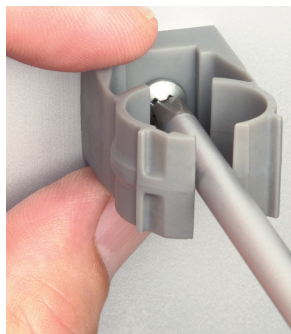

See reverse for even more QuickLATCH products!

Patent pending

Arlington®

1 Stauffer Industrial Park
Scranton, PA 18517

800/233.4717 • Fax 570/562.0646
www.aifittings.com

QUICKLATCH™ PIPE HANGER

| CATALOG NUMBER | UPC/DEI/NAED MFG. #018997 | RIGID, IMC PVC SIZE | EMT SIZE | STD PKG |
|----------------|---------------------------|---------------------|----------|---------|
| NM3100 | 54027 | --- | 1/2" | 100 |
| NM3105 | 54028 | 1/2" | --- | 100 |
| NM3110 | 54029 | --- | 3/4" | 100 |
| NM3115 | 54030 | 3/4" | --- | 100 |
| NM3120 | 54031 | --- | 1" | 100 |
| NM3125 | 54032 | 1" | --- | 100 |

Includes 1/4"-20 stainless steel screw and strut clip (installed)

NM3100 series 0120/15M © 2020 Arlington Industries, Inc.

UV Rated • Non-metallic QuickLATCH™

Made in USA 

Works just like a Pipe Hanger • Easy to Install

Mount to surface with a screw.

Press down on pipe to lock it firmly in place.

Removable Use screwdriver to lift tab.

Fast and easy to install, one-piece, non-metallic **QuickLATCH™** mounts to walls, metal strut and studs, and threaded rod up to 1/4-20...works with Arlington's Strut Clip™ too. *Strut Clip holds pipe hangers securely on strut.*

It fits 1/2" to 4" EMT, RIGID, IMC and PVC. The larger 2-1/2" to 4" sizes have an extra opening for the optional securing of tie wire or cable tie.

- Corrosion resistant
- Horizontal or vertical mounting
- Integral slot keeps nut from spinning