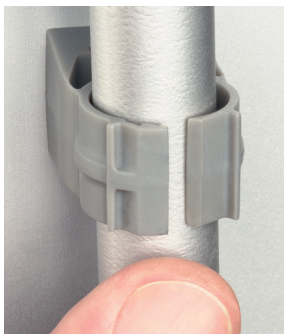

See reverse for even more QuickLATCH products!

Patent pending

Arlington®

1 Stauffer Industrial Park
Scranton, PA 18517

800/233.4717 • Fax 570/562.0646
www.aifittings.com

QUICKLATCH™ PIPE HANGER

| CATALOG NUMBER | UPC/DEI/NAED MFG. #018997 | RIGID, IMC PVC SIZE | EMT SIZE | STD PKG |
|----------------|---------------------------|---------------------|----------|---------|
| NM3100 | 54027 | --- | 1/2" | 100 |
| NM3105 | 54028 | 1/2" | --- | 100 |
| NM3110 | 54029 | --- | 3/4" | 100 |
| NM3115 | 54030 | 3/4" | --- | 100 |
| NM3120 | 54031 | --- | 1" | 100 |
| NM3125 | 54032 | 1" | --- | 100 |

Includes 1/4"-20 stainless steel screw and strut clip (installed)

NM3100 series 0120/15M © 2020 Arlington Industries, Inc.

UV Rated • Non-metallic QuickLATCH™

Made in USA 

Works just like a Pipe Hanger • Easy to Install

Mount to surface with a screw.

Press down on pipe to lock it firmly in place.

Removable Use screwdriver to lift tab.

Fast and easy to install, one-piece, non-metallic **QuickLATCH™** mounts to walls, metal strut and studs, and threaded rod up to 1/4-20...works with Arlington's Strut Clip™ too. *Strut Clip holds pipe hangers securely on strut.*

It fits 1/2" to 4" EMT, RIGID, IMC and PVC. The larger 2-1/2" to 4" sizes have an extra opening for the optional securing of tie wire or cable tie.

- Corrosion resistant
- Horizontal or vertical mounting
- Integral slot keeps nut from spinning