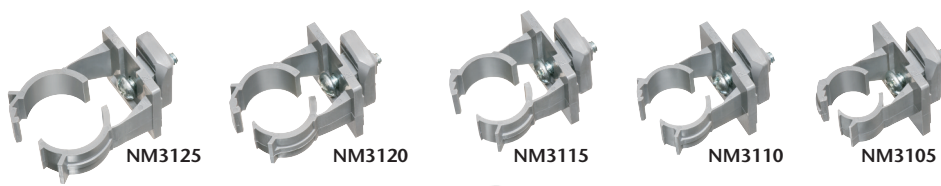

See reverse for even more QuickLATCH products!

Patent pending

Arlington®

1 Stauffer Industrial Park
Scranton, PA 18517

800/233.4717 • Fax 570/562.0646
www.aifittings.com

QUICKLATCH™ PIPE HANGER

| CATALOG NUMBER | UPC/DEI/NAED MFG. #018997 | RIGID, IMC PVC SIZE | EMT SIZE | STD PKG |
|----------------|---------------------------|---------------------|----------|---------|
| NM3100 | 54027 | --- | 1/2" | 100 |
| NM3105 | 54028 | 1/2" | --- | 100 |
| NM3110 | 54029 | --- | 3/4" | 100 |
| NM3115 | 54030 | 3/4" | --- | 100 |
| NM3120 | 54031 | --- | 1" | 100 |
| NM3125 | 54032 | 1" | --- | 100 |

Includes 1/4"-20 stainless steel screw and strut clip (installed)

NM3100 series 0120/15M © 2020 Arlington Industries, Inc.

UV Rated • Non-metallic QuickLATCH™

Made in USA 

Works just like a Pipe Hanger • Easy to Install

Mount to surface with a screw.

Press down on pipe to lock it firmly in place.

Removable Use screwdriver to lift tab.

Fast and easy to install, one-piece, non-metallic **QuickLATCH™** mounts to walls, metal strut and studs, and threaded rod up to 1/4-20...works with Arlington's Strut Clip™ too. *Strut Clip holds pipe hangers securely on strut.*

It fits 1/2" to 4" EMT, RIGID, IMC and PVC. The larger 2-1/2" to 4" sizes have an extra opening for the optional securing of tie wire or cable tie.

- Corrosion resistant
- Horizontal or vertical mounting
- Integral slot keeps nut from spinning