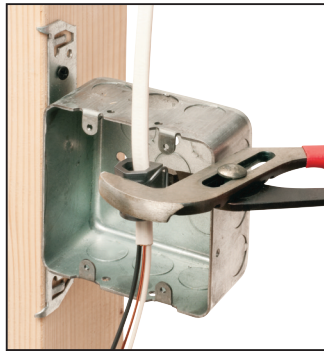

NMR840 installs from *INSIDE* the box – or from *OUTSIDE* the box.

Installation is easy *and secure!*
Once inserted into the connector slot and locked down, the wedge holds cable securely in place...no pullout!

Installation is easy *and secure!*

Once inserted into the connector slot and locked down, the wedge holds cable securely in place...no pullout!

- 3/8" trade size fits 1/2" knockout
- For NM and flexible cord:
 - (1) 14/2 flat to (1) 10/3 round cables
 - (2) 14/2 to (2) 12/2 flat cables
 - (1) 14/3 to (1) 10/3 flat cable
 - (2) 14/3 to (2) 12/3 flat cable
 - (1) 14/3 to (1) 10/3 round cable
- Cord ranges .350" to .490"
- c UL us Listed

Feed cable through the knockout, then into the connector.

Insert wedge in slot in connector. Lock tight with pliers.

Push assembly into box...

Done!

...or New Work

Feed cable into connector.

Insert wedge into slot in connector. Lock tight with pliers.

NMR840	14940	3/8	1/2	100	1000
---------------	-------	-----	-----	-----	------

Push in, non-metallic connector for installation of NM cable or flexible cord ranges: .350" to .490" in new work or an installed box in an existing wall (See cable ranges on front)