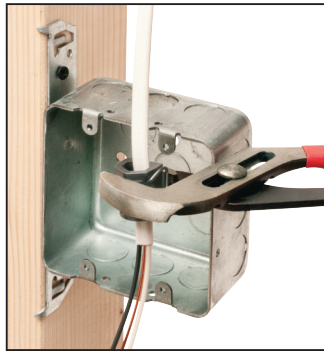

NMR840 installs from *INSIDE* the box – or from *OUTSIDE* the box.

Installation is easy *and secure!*
Once inserted into the connector slot and locked down, the wedge holds cable securely in place...no pullout!

Feed cable through the knockout, then into the connector.

Insert wedge in slot in connector. Lock tight with pliers.

Push assembly into box...

Done!

...or New Work

Feed cable into connector.

Insert wedge into slot in connector. Lock tight with pliers.

NMR840	14940	3/8	1/2	100	1000
---------------	-------	-----	-----	-----	------

Push in, non-metallic connector for installation of NM cable or flexible cord ranges: .350" to .490" in new work or an installed box in an existing wall (See cable ranges on front)