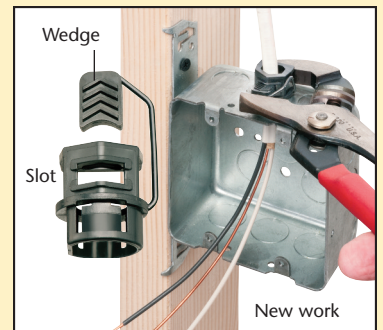

Non-Metallic Push-In Connector

Made in USA 

NEW!
more on
reverse

For NM and Flexible Cord Installations in New Work and Retrofit

**For installation in
an INSTALLED box**

...or in NEW work

Arlington's **NMR840** offers easy, push-in installation in a new box, or an installed box in an existing wall.

NMR840 installs from *INSIDE* the box – or from *OUTSIDE* the box.

Installation is easy *and secure!*
Once inserted into the connector slot and locked down, the wedge holds cable securely in place...no pullout!

- 3/8" trade size fits 1/2" knockout
- For NM and flexible cord:
 - (1) 14/2 flat to (1) 10/3 round cables
 - (2) 14/2 to (2) 12/2 flat cables
 - (1) 14/3 to (1) 10/3 flat cable
 - (2) 14/3 to (2) 12/3 flat cable
 - (1) 14/3 to (1) 10/3 round cable
- Cord ranges .350" to .490"
- c UL us Listed

Feed cable through the knockout, then into the connector.

Insert wedge in slot in connector. Lock tight with pliers.

Push assembly into box...

Done!

...or New Work

Feed cable into connector.

Insert wedge into slot in connector. Lock tight with pliers.