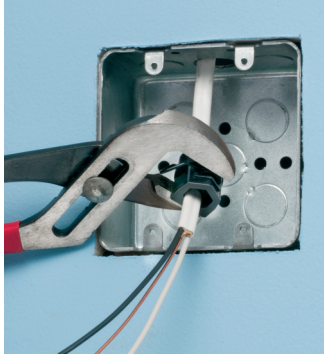

NMR840 installs from *INSIDE* the box – or from *OUTSIDE* the box.

Installation is easy *and secure!*
Once inserted into the connector slot and locked down, the wedge holds cable securely in place...no pullout!

Feed cable through the knockout, then into the connector.

Insert wedge in slot in connector. Lock tight with pliers.

Push assembly into box...

Done!

...or New Work

Feed cable into connector.

Insert wedge into slot in connector. Lock tight with pliers.