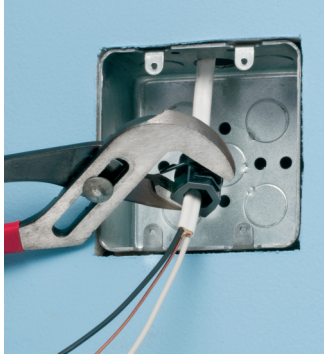

Installation is easy *and secure!*

Once inserted into the connector slot and locked down, the wedge holds cable securely in place...no pullout!

- 3/8" trade size fits 1/2" knockout
- For NM and flexible cord:
 - (1) 14/2 flat to (1) 10/3 round cables
 - (2) 14/2 to (2) 12/2 flat cables
 - (1) 14/3 to (1) 10/3 flat cable
 - (2) 14/3 to (2) 12/3 flat cable
 - (1) 14/3 to (1) 10/3 round cable
- Cord ranges .350" to .490"
- c UL us Listed

Feed cable through the knockout, then into the connector.

Insert wedge in slot in connector. Lock tight with pliers.

Push assembly into box...

Done!

...or New Work

Feed cable into connector.

Insert wedge into slot in connector. Lock tight with pliers.