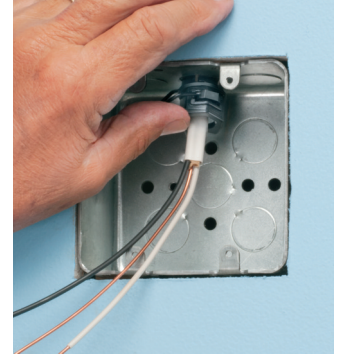

NMR840 installs from *INSIDE* the box – or from *OUTSIDE* the box.

Installation is easy *and secure!*
Once inserted into the connector slot and locked down, the wedge holds cable securely in place...no pullout!

Feed cable through the knockout, then into the connector.

Insert wedge in slot in connector. Lock tight with pliers.

Push assembly into box...

Done!

...or New Work

Feed cable into connector.

Insert wedge into slot in connector. Lock tight with pliers.