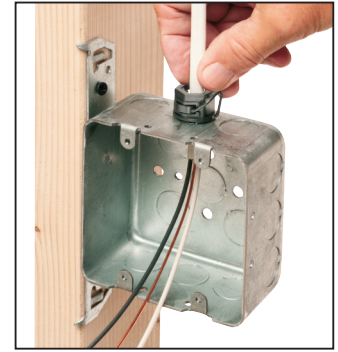

...and push into box. Done!

NMR840

NEW!

Patent pending

NM840

Catalog Number	UPC/DEI/NAED Mfg. #018997	Trade size	KO Size	Unit Pkg	Std Pkg

NMR840	14940	3/8	1/2	100	1000

Push in, non-metallic connector for installation of NM cable or flexible cord ranges: .350" to .490" in new work or an installed box in an existing wall (See cable ranges on front)

Also Available for New Work

Visit website for complete cable ranges

NM840	54840	3/8	1/2	100	1000
NM841	54841	1/2	1/2	50	500
NM842	54842	3/4	3/4	25	250
NM843	54843	1	1	25	250
NM844	50175	1-1/4	1-1/4	10	100

NM841