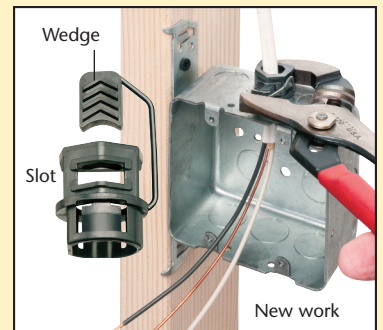

NMR840 installs from *INSIDE* the box – or from *OUTSIDE* the box.

Installation is easy *and secure!*
Once inserted into the connector slot and locked down, the wedge holds cable securely in place...no pullout!

**For installation in
an INSTALLED box**

...or in NEW work

Arlington's **NMR840** offers easy, push-in installation in a new box, or an installed box in an existing wall.

NMR840 installs from *INSIDE* the box – or from *OUTSIDE* the box.

Installation is easy *and secure!*

Once inserted into the connector slot and locked down, the wedge holds cable securely in place...no pullout!

- 3/8" trade size fits 1/2" knockout
- For NM and flexible cord:
 - (1) 14/2 flat to (1) 10/3 round cables
 - (2) 14/2 to (2) 12/2 flat cables
 - (1) 14/3 to (1) 10/3 flat cable
 - (2) 14/3 to (2) 12/3 flat cable
 - (1) 14/3 to (1) 10/3 round cable
- Cord ranges .350" to .490"
- c UL us Listed