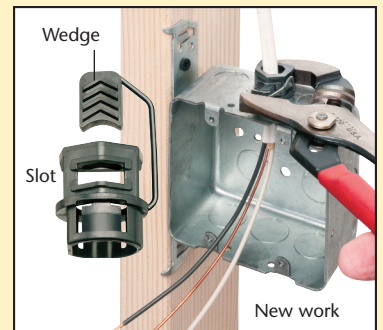

NMR840 installs from *INSIDE* the box – or from *OUTSIDE* the box.

Installation is easy *and secure!*

Once inserted into the connector slot and locked down, the wedge holds cable securely in place...no pullout!

Non-Metallic Push-In Connector

Made in USA 

NEW!
more on
reverse

For NM and Flexible Cord Installations in New Work and Retrofit

**For installation in
an INSTALLED box**

...or in NEW work

Arlington's **NMR840** offers easy, push-in installation in a new box, or an installed box in an existing wall.