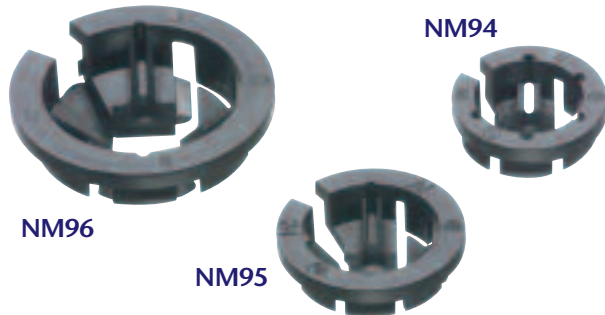

1 Stauffer Industrial Park
Scranton, PA 18517
800/233.4717
Fax 570/562.0646
www.aifittings.com

Distributed by

MORE
on
reverse

Black Button™ NM Cable connectors

Non-metallic • Easy, push-in installation

Reduce labor costs with Arlington's **Black Button™** NM cable connectors. They are the lowest cost NM cable connectors on the market, and offer the fastest installation. Simply push the connector into the knockout. That's it.

Listed for single or multiple cables, Arlington's Black Button connectors offer smooth, easy cable insertion while exceeding UL and CSA pullout requirements.

They are removable and reusable too.

1 Stauffer Industrial Park
Scranton, PA 18517
800/233.4717
Fax 570/562.0646
www.aifittings.com

Catalog Number	UPC/DEI/NAED Mfg. #018997	Description	KO Size	Unit Pkg	Std Pkg
NM94	05488	3/8 Black Button NM Cable connectors	1/2	250	1000
NM940	72156	3/8 Black Button NM Cable connectors	1/2	100	1000
NM95	10956	3/4 Black Button NM Cable connectors	3/4	50	500
NM96	72158	1 Black Button NM Cable connectors	1	25	250

Patent pending

Black Button™ NM Cable connectors

Non-metallic • Easy, push-in installation

- Listed for one or two cables
- Easy installation
- Smooth, easy cable insertion
- Secure hold on cable – exceeds UL pullout tests