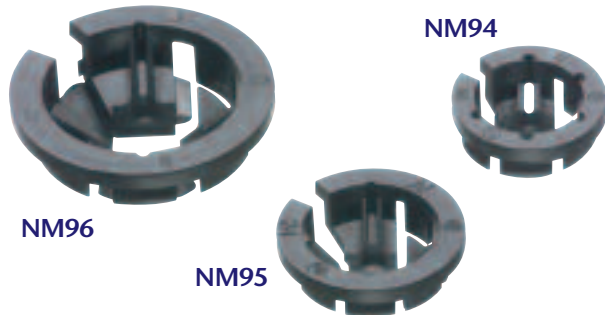

MORE
on
reverse

Black Button™ NM Cable connectors

Non-metallic • Easy, push-in installation

Reduce labor costs with Arlington's **Black Button™** NM cable connectors. They are the lowest cost NM cable connectors on the market, and offer the fastest installation. Simply push the connector into the knockout. That's it.

Listed for single or multiple cables, Arlington's Black Button connectors offer smooth, easy cable insertion while exceeding UL and CSA pullout requirements.

They are removable and reusable too.

1 Stauffer Industrial Park
Scranton, PA 18517
800/233.4717
Fax 570/562.0646
www.aifittings.com

Catalog Number	UPC/DEI/NAED Mfg. #018997	Description	KO Size	Unit Pkg	Std Pkg
NM94	05488	3/8 Black Button NM Cable connectors	1/2	250	1000
NM940	72156	3/8 Black Button NM Cable connectors	1/2	100	1000
NM95	10956	3/4 Black Button NM Cable connectors	3/4	50	500
NM96	72158	1 Black Button NM Cable connectors	1	25	250

Patent pending

Black Button™ NM Cable connectors

Non-metallic • Easy, push-in installation

- *Listed for one or two cables*
- *Easy installation*
- *Smooth, easy cable insertion*
- *Secure hold on cable – exceeds UL pullout tests*