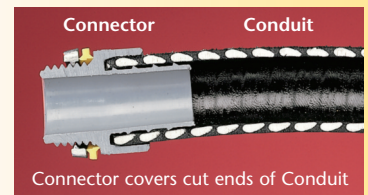

# Non-Metallic Screw-on Connectors

*Straight & 90° for Non-metallic, Liquid-tight Conduit, Type B*

Unscrew the connector a full turn and still have a Listed liquid-tight installation!

**NEW!**  
1" trade sizes

Straight Black 1" NMSC100BL  
Straight Gray 1" NMSC100

Connector Components 90° Black 1" NMSC90100BL

Arlington's one-piece non-metallic straight and 90° **screw-on** connectors are now available in 1" trade sizes.

Designed for use on non-metallic, liquid-tight conduit, Type B and flexible non-metallic tubing, installation is fast and easy. These connectors screw on to conduit *by hand*, with *no tools* required.

The job looks great too. The outer body on NMSC series connectors overlaps the conduit, hiding the ugly cut ends when it's screwed on.

When fully tightened the internal taper squeezes onto the conduit forming a reliable liquid-tight seal. Plus, you can unscrew the connector a full turn and still have a Listed liquid-tight installation.