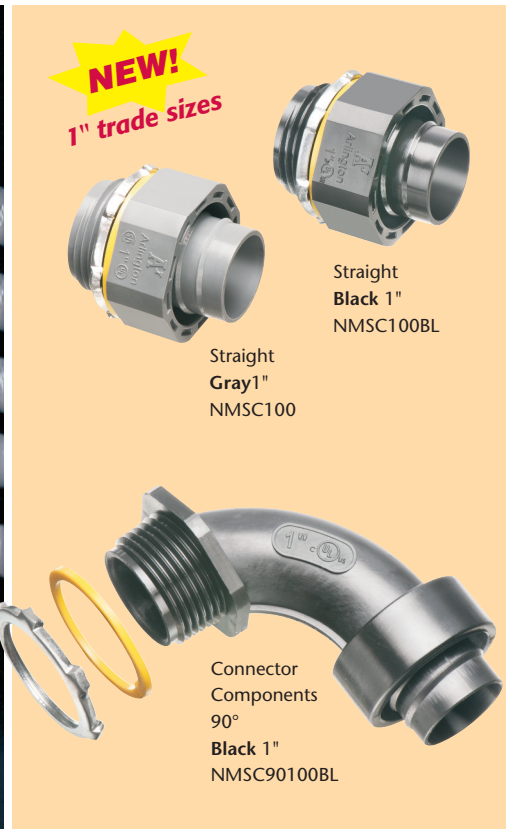

**NEW**  
1" Trade Size

# Non-Metallic Screw-on Connectors

*Straight & 90° for Non-metallic, Liquid-tight Conduit, Type B*

Unscrew the connector a full turn and still have a Listed liquid-tight installation!

**NEW!**  
1" trade sizes

Straight Black 1" NMSC100BL  
Straight Gray 1" NMSC100

Connector Components 90° Black 1" NMSC90100BL

Arlington's one-piece non-metallic straight and 90° **screw-on** connectors are now available in 1" trade sizes.

The job looks great too. The outer body on NMSC series connectors overlaps the conduit, hiding the ugly cut ends when it's screwed on.

When fully tightened the internal taper squeezes onto the conduit forming a reliable liquid-tight seal. Plus, you can unscrew the connector a full turn and still have a Listed liquid-tight installation.