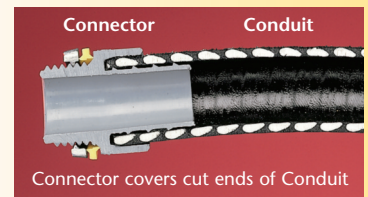

The job looks great too. The outer body on NMSC series connectors overlaps the conduit, hiding the ugly cut ends when it's screwed on.

When fully tightened the internal taper squeezes onto the conduit forming a reliable liquid-tight seal. Plus, you can unscrew the connector a full turn and still have a Listed liquid-tight installation.

# Non-Metallic Screw-on Connectors

*Straight & 90° for Non-metallic, Liquid-tight Conduit, Type B*

**Unscrew the connector a full turn and still have a Listed liquid-tight installation!**

**NEW!**  
1" trade sizes

Straight Black 1" NMSC100BL  
Straight Gray 1" NMSC100

Connector Components 90° Black 1" NMSC90100BL

Arlington's one-piece non-metallic straight and 90° **screw-on** connectors are now available in 1" trade sizes.