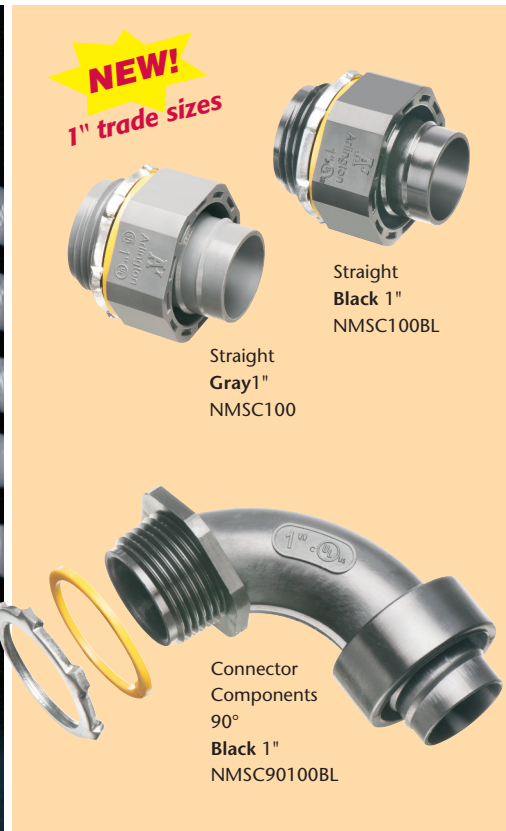

### 90° • SCREW-ON

| Catalog Number          | UPC/DEI/NAED Mfg. #018997 | Trade Size | KO Size | Unit Pkg | Std Pkg |
|-------------------------|---------------------------|------------|---------|----------|---------|
| NMSC9038BL              | 33805                     | 3/8        | 1/2     | 25       | 100     |
| NMSC9050BL              | 33810                     | 1/2        | 1/2     | 25       | 100     |
| NMSC9075BL              | 33815                     | 3/4        | 3/4     | 25       | 100     |
| <b>NEW!</b> NMSC90100BL | 22701                     | 1          | 1       | 5        | 25      |

# Non-Metallic Screw-on Connectors

*Straight & 90° for Non-metallic, Liquid-tight Conduit, Type B*

**Unscrew the connector a full turn and still have a Listed liquid-tight installation!**

**NEW!**  
1" trade sizes

Straight Black 1" NMSC100BL  
Straight Gray 1" NMSC100

Connector Components 90° Black 1" NMSC90100BL

Arlington's one-piece non-metallic straight and 90° **screw-on** connectors are now available in 1" trade sizes.

The job looks great too. The outer body on NMSC series connectors overlaps the conduit, hiding the ugly cut ends when it's screwed on.

When fully tightened the internal taper squeezes onto the conduit forming a reliable liquid-tight seal. Plus, you can unscrew the connector a full turn and still have a Listed liquid-tight installation.