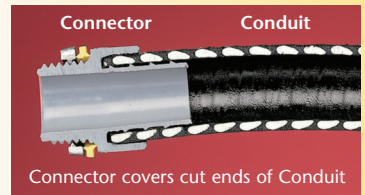

The job looks great too. The outer body on NMSC series connectors overlaps the conduit, hiding the ugly cut ends when it's screwed on.

When fully tightened the internal taper squeezes onto the conduit forming a reliable liquid-tight seal. Plus, you can unscrew the connector a full turn and still have a Listed liquid-tight installation.

Unscrew the connector a full turn and still have a Listed liquid-tight installation!

NEW!
1" trade sizes

Straight Black 1" NMSC100BL

Straight Gray 1" NMSC100

Connector Components 90° Black 1" NMSC90100BL

Arlington's one-piece non-metallic straight and 90° **screw-on** connectors are now available in 1" trade sizes.

Designed for use on non-metallic, liquid-tight conduit, Type B and flexible non-metallic tubing, installation is fast and easy. These connectors screw on to conduit *by hand*, with *no tools* required.

The job looks great too. The outer body on NMSC series connectors overlaps the conduit, hiding the ugly cut ends when it's screwed on.

Connector covers cut ends of Conduit

When fully tightened the internal taper squeezes onto the conduit forming a reliable liquid-tight seal. Plus, you can unscrew the connector a full turn and still have a Listed liquid-tight installation.