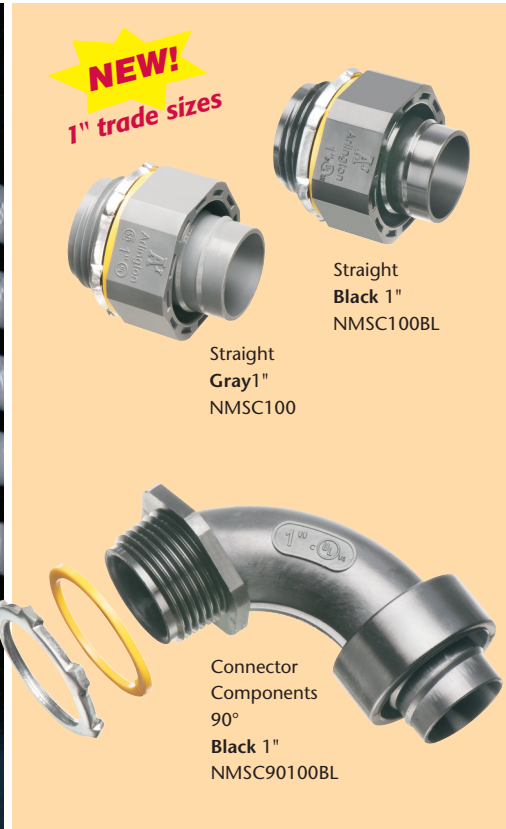

The job looks great too. The outer body on NMSC series connectors overlaps the conduit, hiding the ugly cut ends when it's screwed on.

When fully tightened the internal taper squeezes onto the conduit forming a reliable liquid-tight seal. Plus, you can unscrew the connector a full turn and still have a Listed liquid-tight installation.

1 Stauffer Industrial Park
Scranton, PA 18517
800/233.4717
Fax 570/562.0646
www.aifittings.com

NEW
1" Trade Size

Non-Metallic Screw-on Connectors

Straight & 90° for Non-metallic, Liquid-tight Conduit, Type B

Unscrew the connector a full turn and still have a Listed liquid-tight installation!

NEW!
1" trade sizes

Straight Black 1" NMSC100BL

Straight Gray 1" NMSC100

Connector Components 90° Black 1" NMSC90100BL

Arlington's one-piece non-metallic straight and 90° **screw-on** connectors are now available in 1" trade sizes.

The job looks great too. The outer body on NMSC series connectors overlaps the conduit, hiding the ugly cut ends when it's screwed on.

Connector covers cut ends of Conduit

When fully tightened the internal taper squeezes onto the conduit forming a reliable liquid-tight seal. Plus, you can unscrew the connector a full turn and still have a Listed liquid-tight installation.