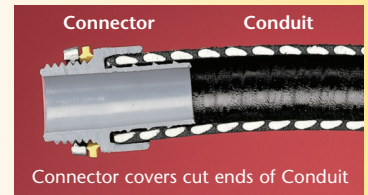

# Non-Metallic Screw-on Connectors

*Straight & 90° for Non-metallic, Liquid-tight Conduit, Type B*

Unscrew the connector a full turn and still have a Listed liquid-tight installation!

**NEW!**  
1" trade sizes

Straight Black 1" NMSC100BL

Straight Gray 1" NMSC100

Connector Components 90° Black 1" NMSC90100BL

Arlington's one-piece non-metallic straight and 90° **screw-on** connectors are now available in 1" trade sizes.

Designed for use on non-metallic, liquid-tight conduit, Type B and flexible non-metallic tubing, installation is fast and easy. These connectors screw on to conduit *by hand*, with *no tools* required.

The job looks great too. The outer body on NMSC series connectors overlaps the conduit, hiding the ugly cut ends when it's screwed on.

Connector covers cut ends of Conduit

When fully tightened the internal taper squeezes onto the conduit forming a reliable liquid-tight seal. Plus, you can unscrew the connector a full turn and still have a Listed liquid-tight installation.