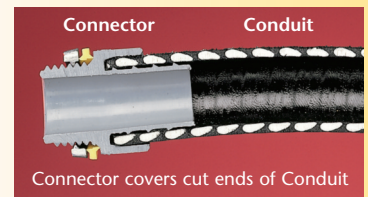

The job looks great too. The outer body on NMSC series connectors overlaps the conduit, hiding the ugly cut ends when it's screwed on.

Connector covers cut ends of Conduit

When fully tightened the internal taper squeezes onto the conduit forming a reliable liquid-tight seal. Plus, you can unscrew the connector a full turn and still have a Listed liquid-tight installation.

# Non-Metallic Screw-on Connectors

*Straight & 90° for Non-metallic, Liquid-tight Conduit, Type B*

Unscrew the connector a full turn and still have a Listed liquid-tight installation!

**NEW!**  
1" trade sizes

Straight Black 1" NMSC100BL  
Straight Gray 1" NMSC100

Connector Components 90° Black 1" NMSC90100BL

Arlington's one-piece non-metallic straight and 90° **screw-on** connectors are now available in 1" trade sizes.

The job looks great too. The outer body on NMSC series connectors overlaps the conduit, hiding the ugly cut ends when it's screwed on.

When fully tightened the internal taper squeezes onto the conduit forming a reliable liquid-tight seal. Plus, you can unscrew the connector a full turn and still have a Listed liquid-tight installation.