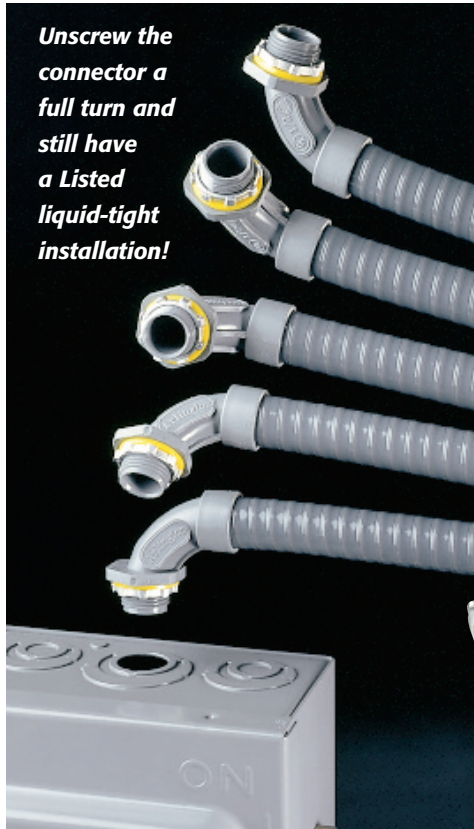

The job looks great too. The outer body on NMSC series connectors overlaps the conduit, hiding the ugly cut ends when it's screwed on.

When fully tightened the internal taper squeezes onto the conduit forming a reliable liquid-tight seal. Plus, you can unscrew the connector a full turn and still have a Listed liquid-tight installation.

Unscrew the connector a full turn and still have a Listed liquid-tight installation!

NEW!
1" trade sizes

Straight Black 1" NMSC100BL

Straight Gray 1" NMSC100

Connector Components 90° Black 1" NMSC90100BL

Arlington's one-piece non-metallic straight and 90° **screw-on** connectors are now available in 1" trade sizes.

Designed for use on non-metallic, liquid-tight conduit, Type B and flexible non-metallic tubing, installation is fast and easy. These connectors screw on to conduit *by hand*, with *no tools* required.

The job looks great too. The outer body on NMSC series connectors overlaps the conduit, hiding the ugly cut ends when it's screwed on.

Connector covers cut ends of Conduit

When fully tightened the internal taper squeezes onto the conduit forming a reliable liquid-tight seal. Plus, you can unscrew the connector a full turn and still have a Listed liquid-tight installation.