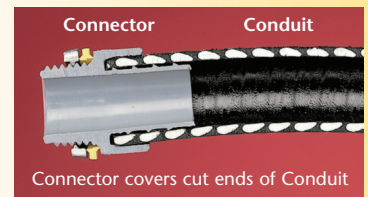

NEW
1" Trade Size

Non-Metallic Screw-on Connectors

Straight & 90° for Non-metallic, Liquid-tight Conduit, Type B

Unscrew the connector a full turn and still have a Listed liquid-tight installation!

NEW!
1" trade sizes

Straight Black 1" NMSC100BL
Straight Gray 1" NMSC100

Connector Components 90° Black 1" NMSC90100BL

Arlington's one-piece non-metallic straight and 90° **screw-on** connectors are now available in 1" trade sizes.

Designed for use on non-metallic, liquid-tight conduit, Type B and flexible non-metallic tubing, installation is fast and easy. These connectors screw on to conduit *by hand*, with *no tools* required.

The job looks great too. The outer body on NMSC series connectors overlaps the conduit, hiding the ugly cut ends when it's screwed on.

Connector covers cut ends of Conduit

When fully tightened the internal taper squeezes onto the conduit forming a reliable liquid-tight seal. Plus, you can unscrew the connector a full turn and still have a Listed liquid-tight installation.