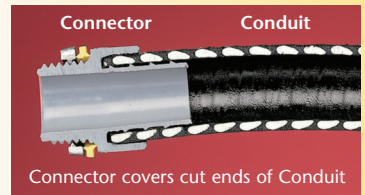

The job looks great too. The outer body on NMSC series connectors overlaps the conduit, hiding the ugly cut ends when it's screwed on.

Connector covers cut ends of Conduit

When fully tightened the internal taper squeezes onto the conduit forming a reliable liquid-tight seal. Plus, you can unscrew the connector a full turn and still have a Listed liquid-tight installation.

Unscrew the connector a full turn and still have a Listed liquid-tight installation!

NEW!
1" trade sizes

Straight Black 1" NMSC100BL

Straight Gray 1" NMSC100

Connector Components 90° Black 1" NMSC90100BL

Arlington's one-piece non-metallic straight and 90° **screw-on** connectors are now available in 1" trade sizes.

Designed for use on non-metallic, liquid-tight conduit, Type B and flexible non-metallic tubing, installation is fast and easy. These connectors screw on to conduit *by hand*, with *no tools* required.

The job looks great too. The outer body on NMSC series connectors overlaps the conduit, hiding the ugly cut ends when it's screwed on.

When fully tightened the internal taper squeezes onto the conduit forming a reliable liquid-tight seal. Plus, you can unscrew the connector a full turn and still have a Listed liquid-tight installation.