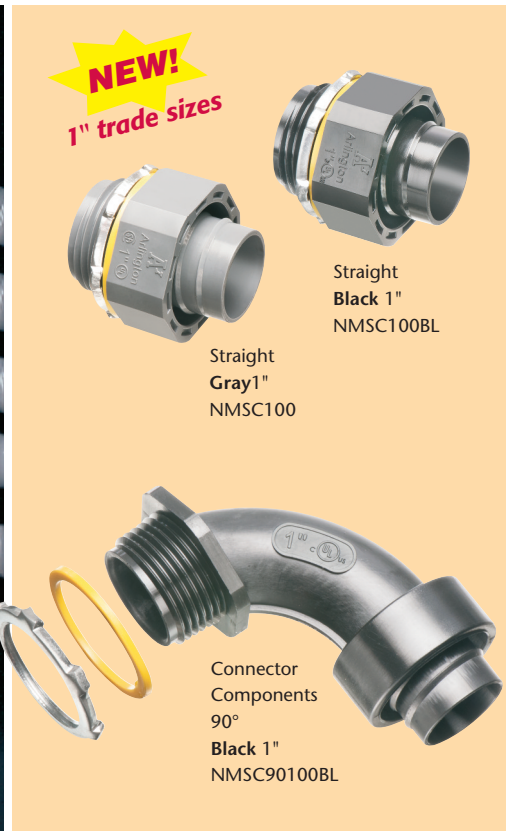

NEW
1" Trade Size

Non-Metallic Screw-on Connectors

Straight & 90° for Non-metallic, Liquid-tight Conduit, Type B

Unscrew the connector a full turn and still have a Listed liquid-tight installation!

NEW!
1" trade sizes

Straight Black 1" NMSC100BL
Straight Gray 1" NMSC100

Connector Components 90° Black 1" NMSC90100BL

Arlington's one-piece non-metallic straight and 90° **screw-on** connectors are now available in 1" trade sizes.

Designed for use on non-metallic, liquid-tight conduit, Type B and flexible non-metallic tubing, installation is fast and easy. These connectors screw on to conduit *by hand*, with *no tools* required.

The job looks great too. The outer body on NMSC series connectors overlaps the conduit, hiding the ugly cut ends when it's screwed on.

Connector covers cut ends of Conduit

When fully tightened the internal taper squeezes onto the conduit forming a reliable liquid-tight seal. Plus, you can unscrew the connector a full turn and still have a Listed liquid-tight installation.