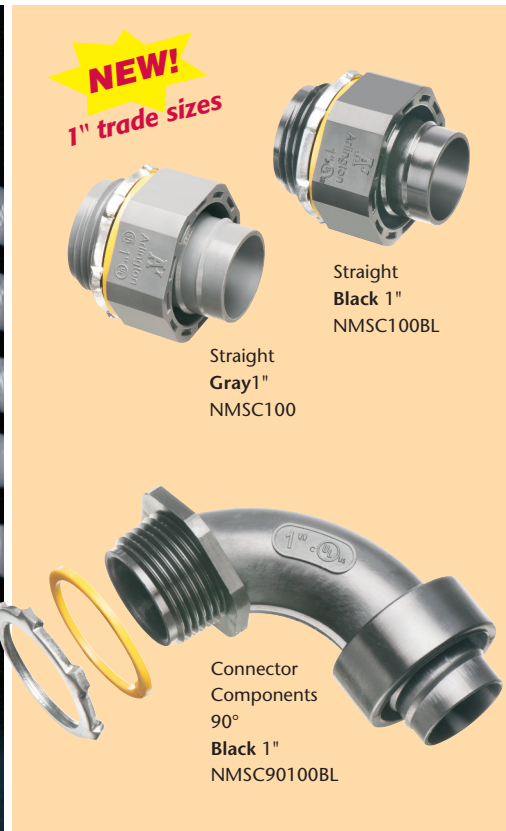

1 Stauffer Industrial Park
Scranton, PA 18517
800/233.4717
Fax 570/562.0646
www.aifittings.com

NEW
1" Trade Size

Non-Metallic Screw-on Connectors

Straight & 90° for Non-metallic, Liquid-tight Conduit, Type B

Unscrew the connector a full turn and still have a Listed liquid-tight installation!

NEW!
1" trade sizes

Straight Black 1" NMSC100BL

Straight Gray 1" NMSC100

Connector Components 90° Black 1" NMSC90100BL

Arlington's one-piece non-metallic straight and 90° **screw-on** connectors are now available in 1" trade sizes.

Designed for use on non-metallic, liquid-tight conduit, Type B and flexible non-metallic tubing, installation is fast and easy. These connectors screw on to conduit *by hand*, with *no tools* required.

The job looks great too. The outer body on NMSC series connectors overlaps the conduit, hiding the ugly cut ends when it's screwed on.

When fully tightened the internal taper squeezes onto the conduit forming a reliable liquid-tight seal. Plus, you can unscrew the connector a full turn and still have a Listed liquid-tight installation.