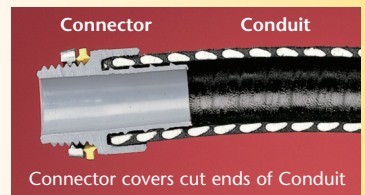

# Non-Metallic Screw-on Connectors

*Straight & 90° for Non-metallic, Liquid-tight Conduit, Type B*

Unscrew the connector a full turn and still have a Listed liquid-tight installation!

**NEW!**  
1" trade sizes

Straight Black 1" NMSC100BL

Straight Gray 1" NMSC100

Connector Components 90° Black 1" NMSC90100BL

Arlington's one-piece non-metallic straight and 90° **screw-on** connectors are now available in 1" trade sizes.

Designed for use on non-metallic, liquid-tight conduit, Type B and flexible non-metallic tubing, installation is fast and easy. These connectors screw on to conduit *by hand*, with *no tools* required.

The job looks great too. The outer body on NMSC series connectors overlaps the conduit, hiding the ugly cut ends when it's screwed on.

When fully tightened the internal taper squeezes onto the conduit forming a reliable liquid-tight seal. Plus, you can unscrew the connector a full turn and still have a Listed liquid-tight installation.