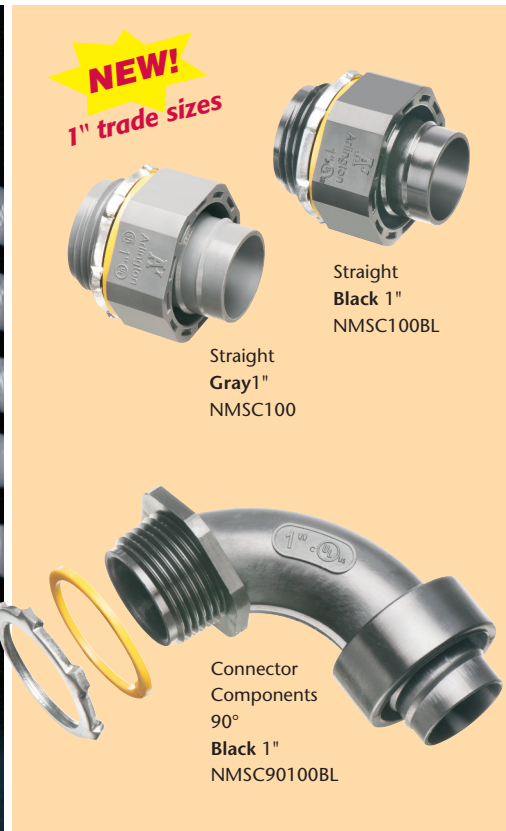

### 90° • SCREW-ON

| Catalog Number          | UPC/DEI/NAED Mfg. #018997 | Trade Size | KO Size | Unit Pkg | Std Pkg |
|-------------------------|---------------------------|------------|---------|----------|---------|
| NMSC9038BL              | 33805                     | 3/8        | 1/2     | 25       | 100     |
| NMSC9050BL              | 33810                     | 1/2        | 1/2     | 25       | 100     |
| NMSC9075BL              | 33815                     | 3/4        | 3/4     | 25       | 100     |
| <b>NEW!</b> NMSC90100BL | 22701                     | 1          | 1       | 5        | 25      |

# Non-Metallic Screw-on Connectors

*Straight & 90° for Non-metallic, Liquid-tight Conduit, Type B*

Unscrew the connector a full turn and still have a Listed liquid-tight installation!

**NEW!**  
1" trade sizes

Straight Gray 1" NMSC100

Straight Black 1" NMSC100BL

Connector Components 90° Black 1" NMSC90100BL

Arlington's one-piece non-metallic straight and 90° **screw-on** connectors are now available in 1" trade sizes.

The job looks great too. The outer body on NMSC series connectors overlaps the conduit, hiding the ugly cut ends when it's screwed on.

When fully tightened the internal taper squeezes onto the conduit forming a reliable liquid-tight seal. Plus, you can unscrew the connector a full turn and still have a Listed liquid-tight installation.