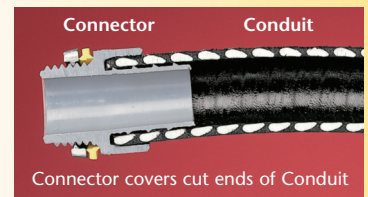

# Non-Metallic Screw-on Connectors

*Straight & 90° for Non-metallic, Liquid-tight Conduit, Type B*

Unscrew the connector a full turn and still have a Listed liquid-tight installation!

**NEW!**  
1" trade sizes

Straight Gray 1" NMSC100

Straight Black 1" NMSC100BL

Connector Components 90° Black 1" NMSC90100BL

Arlington's one-piece non-metallic straight and 90° **screw-on** connectors are now available in 1" trade sizes.

Designed for use on non-metallic, liquid-tight conduit, Type B and flexible non-metallic tubing, installation is fast and easy. These connectors screw on to conduit *by hand*, with *no tools* required.

The job looks great too. The outer body on NMSC series connectors overlaps the conduit, hiding the ugly cut ends when it's screwed on.

When fully tightened the internal taper squeezes onto the conduit forming a reliable liquid-tight seal. Plus, you can unscrew the connector a full turn and still have a Listed liquid-tight installation.