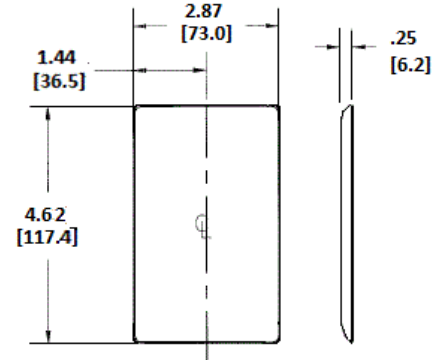

Wallplates Duplex Receptacle Wallplates

HUBBELL

Features

- Reinforcement ribs for extra strength
- Captive screw feature holds mounting screw in place
- High-impact, self-extinguishing nylon material

Ordering Information

Description	Color	Catalog No.	UPC
1-Gang, Duplex Opening	Ivory	NP8I	883778102080

Listings

UL Listed
CSA Certified

Online Resources

Customer Use Drawing
eCatalog

Specifications

Plate Material	Nylon
Plate Type	Wall Plate
Plate Openings	Duplex Receptacle
Mounting Screws	Steel painted, slotted head
Appearance	Smooth