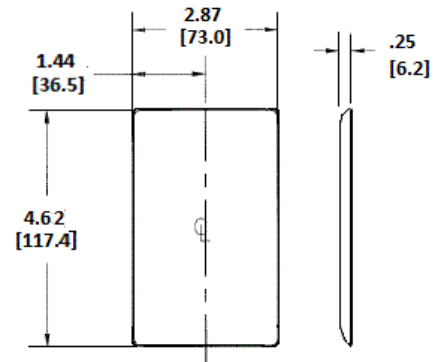

Description	Color	Catalog No.	UPC
1-Gang, Duplex Opening	White	NP8W	883778102097

Listings

UL Listed
CSA Certified

Specifications

Plate Material	Nylon
Plate Type	1-Gang
Plate Openings	Duplex Receptacle
Mounting Screws	Steel painted, slotted head
Appearance	Smooth