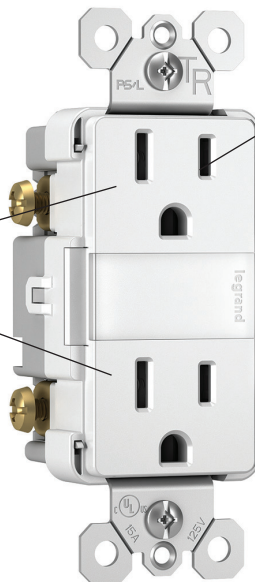

Now with black "invisi-shutters" for an invisible effect preferred by end users.

NTL885TRWCC6

- Part of the radiant® collection.
- Five adjustable light settings including OFF.
- Hidden sensor automatically controls night lights.
- Replace any standard receptacle.
- Ideal for hallways, kitchens and nurseries.
- **NTL885TR*, NTLFULL***
- Optional louver included for added light-level control.

Compliance

cULus listed. Conform to NEMA WD-1 and WD-6.