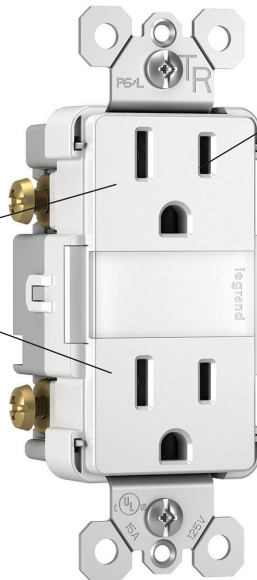

Now with black "invisi-shutters" for an invisible effect preferred by end users.

NTL885TRWCC6

- Part of the radiant® collection.
- Five adjustable light settings including OFF.
- Hidden sensor automatically controls night lights.
- Replace any standard receptacle.
- Ideal for hallways, kitchens and nurseries.
- **NTL885TR*, NTLFULL***
- **Optional louver included** for added light-level control.

Compliance

cULus listed. Conform to NEMA WD-1 and WD-6.