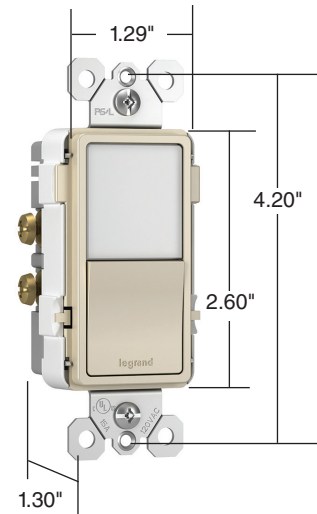

Technical Information

Performance

Electrical

Maximum Working Voltage	125V
Maximum Current Interrupting	15A
Maximum Temperature Rise	30°C

Mechanical

Terminal Identification	Terminal identification in accordance with UL20
Terminal Accommodation	Back and side wire terminals accommodate #12 and #14 AWG stranded and copper wire Push wire terminals accommodate #14 AWG
Product Identification	Ratings are a permanent part of the device

Environmental

Flammability	UL20 minimum rating

Materials

Face	Thermoplastic
Back Body	Thermoplastic
Line Contacts	.031 Brass
Mounting Strap	.042 Zinc-Plated Steel
Tamper-Resistant Shutters	Thermoplastic
Terminal Screws	#8 Tri-Drive Steel (Neutral = Nickel-Plated Steel)
Ground Screw	#8 Hex Tri-Drive Steel; Zinc Coating with Green Chromate
Mounting Screws	Steel plated

NTL873LACC6