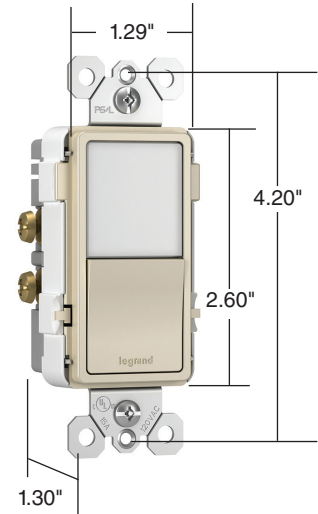

Compliance

 cULus listed. Conform to NEMA WD-1 and WD-6.

Technical Information

Performance

Electrical

Maximum Working Voltage	125V
Maximum Current Interrupting	15A
Maximum Temperature Rise	30°C

Mechanical

Terminal Identification	Terminal identification in accordance with UL20
Terminal Accommodation	Back and side wire terminals accommodate #12 and #14 AWG stranded and copper wire Push wire terminals accommodate #14 AWG
Product Identification	Ratings are a permanent part of the device

Environmental

Flammability	UL20 minimum rating
--------------	---------------------

Materials

Face	Thermoplastic
Back Body	Thermoplastic
Line Contacts	.031 Brass
Mounting Strap	.042 Zinc-Plated Steel
Tamper-Resistant Shutters	Thermoplastic
Terminal Screws	#8 Tri-Drive Steel (Neutral = Nickel-Plated Steel)
Ground Screw	#8 Hex Tri-Drive Steel; Zinc Coating with Green Chromate
Mounting Screws	Steel plated

NTL873LACC6

NTLFULL

NTLHORZ

Warranty

1 Year

Ordering Information

Night Light with Two 15A Tamper-Resistant Receptacles and Adjustable Light Levels with optional louver included

Catalog Number	Rating		Color	NEMA Config. No.	3rd Party Compliance
	A	VAC			cUL _{US}
NTL885TRICC6	15	120/125	Ivory	5-15R	•
NTL885TRWCC6	15	120/125	White	5-15R	•
NTL885TRLACC6	15	120/125	Light Almond	5-15R	•
NTL885TRBKCC6	15	120/125	Black	5-15R	•
NTL885TRNICC6	15	120/125	Nickel	5-15R	•